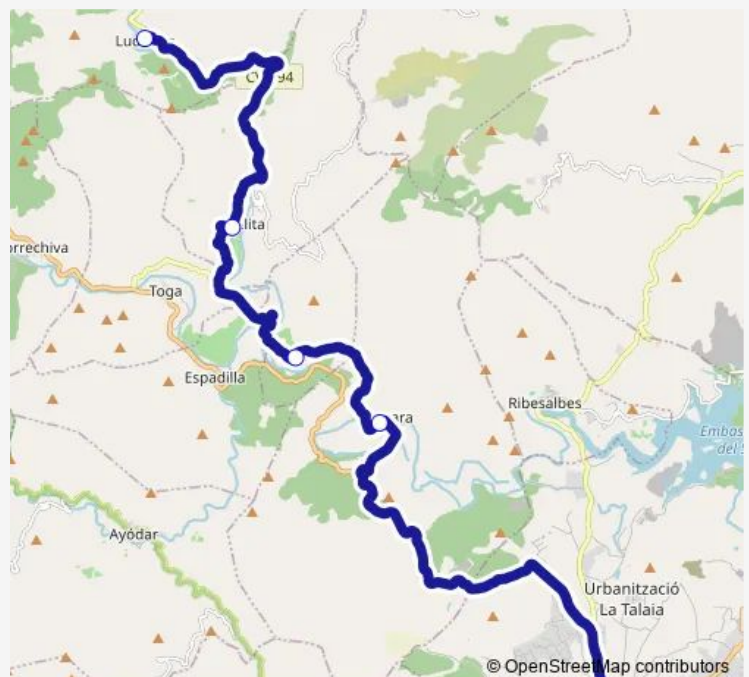

Monday 17:00

Tuesday —

Wednesday —

Thursday 17:00

Friday 17:00

Saturday —

Sunday —

**Route info**

Direction: Av. Montendre, 40 [Onda]

Stops: 6

Trip Duration: 0 hour 33 min

■ L6 — Ludiente – Onda (paradas a demanda)

### Direction

Pl. José Antonio, 11 [Ludiente] — Av. Montendre, 47 [Onda]

6 stops

[Open route schedule](#)

Pl. José Antonio, 11 [Ludiente]

CV-194 pk 9+750 descendente [Argelita]

C/ Baja, 8 [Vallat]

C/ Santo Sepulcro, 13 [Fanzara]

### Route info

Direction: Pl. José Antonio, 11 [Ludiente]

Stops: 6

Trip Duration: 0 hour 35 min

L6 Bus time schedules and route maps are available in an offline PDF at [busmaps.com](https://busmaps.com). Use the [busmaps.com](https://busmaps.com) website to see live bus times, train schedule or subway schedule, and step-by-step directions for all public transit in Onda