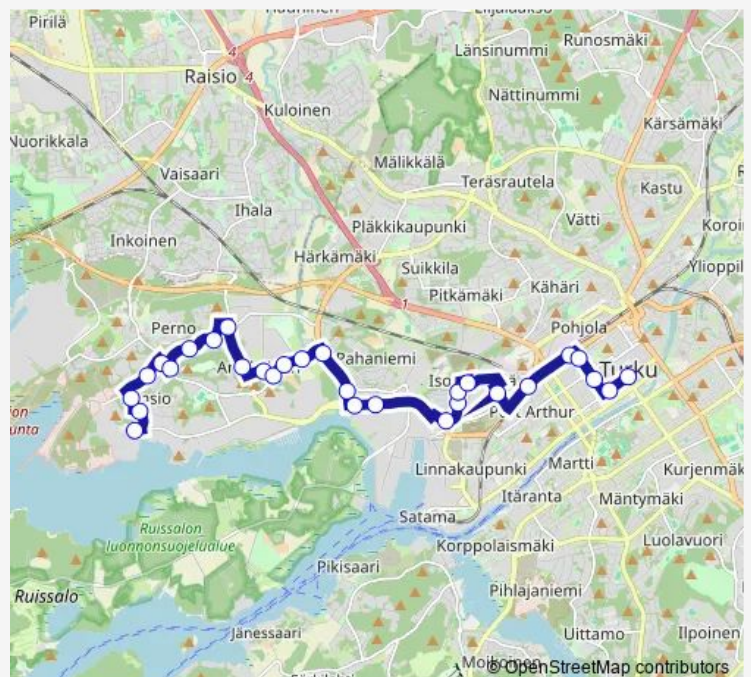

Patterinhaka

Latokartanonkatu

Maaherrankatu

Route schedule

Valmetinkatu — Kauppatori B4

Monday 07:20

Tuesday 07:20

Wednesday 07:20

Thursday 07:20

Friday 07:20

Saturday 17:55

Sunday —

Route info

Direction: Valmetinkatu

Stops: 29

Trip Duration: 0 hour 23 min