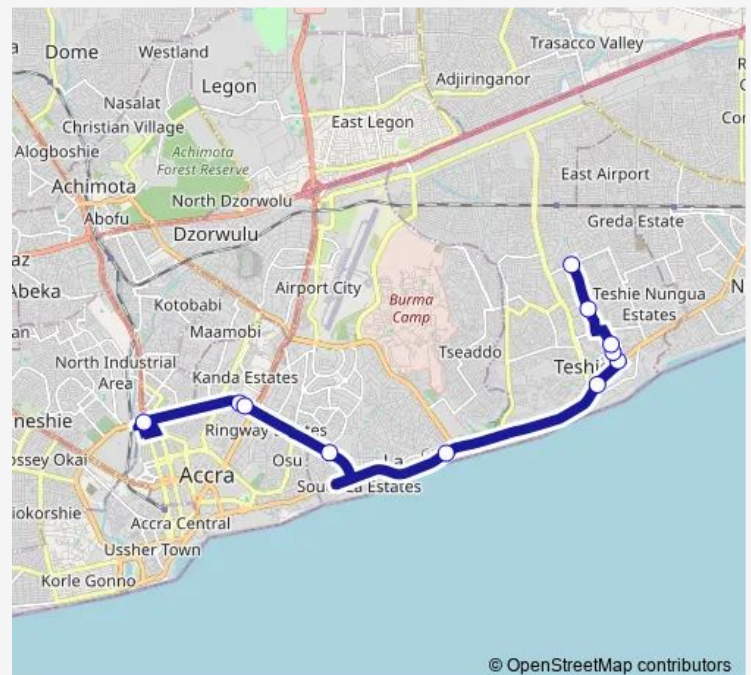

Bus 428A Circle to Tsui Bleeo

[Go to website](#)

Direction

Terminal Circle — Terminal Tsui Bleeo

11 stops

[Open route schedule](#)

Terminal Circle

First Gate 428

Terminal Tsui Bleeo

Route schedule

Terminal Circle — Terminal Tsui Bleeo

Monday 14:56

Tuesday 14:56

Wednesday 14:56

Thursday 14:56

Friday 14:56

Saturday 14:56

Sunday 14:56

Route info

Direction: Terminal Circle

Stops: 11

Trip Duration: 1 hour 41 min

© OpenStreetMap contributors

■ 428A — Circle to Tsui Bleeo