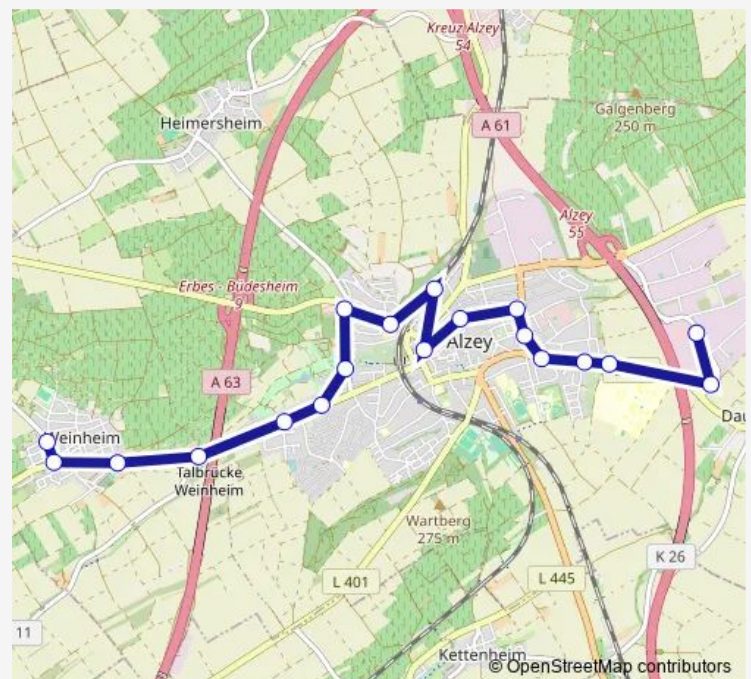

Bus 428a

[Go to website](#)

Direction

Alzey, Rheinhessen-Center — Weinheim/Rhh, Grundschule

19 stops

[Open route schedule](#)

Alzey, Rheinhessen-Center

Alzey, Abzw. Dautenheim

Weinheim/Rhh, Grundschule

Route schedule

Alzey, Rheinhessen-Center — Weinheim/Rhh, Grundschule

Monday 08:15-20:15

Tuesday 08:15-20:15

Wednesday 08:15-20:15

Thursday 08:15-20:15

Friday 08:15-20:15

Saturday —

Sunday —

Route info

Direction: Alzey, Rheinhessen-Center

Stops: 19

Trip Duration: 0 hour 29 min

428a

Direction

Weinheim/Rhh, Grundschule — Alzey, Rheinhessen-Center

18 stops

[Open route schedule](#)

Weinheim/Rhh, Grundschule

Weinheim/Rhh, Kapellenberg

Weinheim/Rhh, Poppenmühle

Alzey, Talstraße

Alzey, Bendenweg