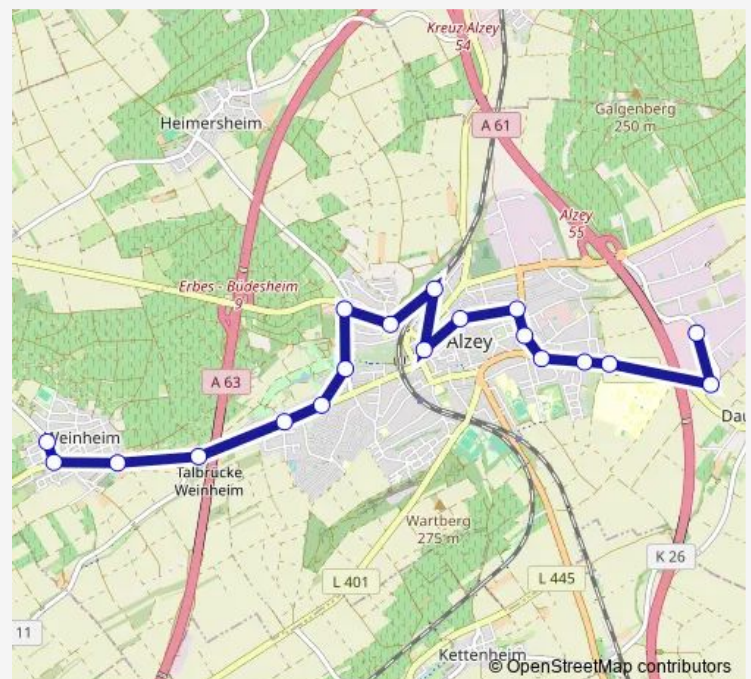

Weinheim/Rhh, Grundschule

Route schedule

Alzey, Rheinhessen-Center — Weinheim/Rhh, Grundschule

Monday 08:15-20:15

Tuesday 08:15-20:15

Wednesday 08:15-20:15

Thursday 08:15-20:15

Friday 08:15-20:15

Saturday —

Sunday —

Route info

Direction: Alzey, Rheinhessen-Center

Stops: 19

Trip Duration: 0 hour 29 min

428A

Direction

Weinheim/Rhh, Grundschule — Alzey, Rheinhessen-Center

18 stops

[Open route schedule](#)

Weinheim/Rhh, Grundschule

Weinheim/Rhh, Kapellenberg

Weinheim/Rhh, Poppenmühle

Alzey, Talstraße

Alzey, Bendenweg

Alzey, Am Herdry

Alzey, Am Hochzeitswald

Alzey, Krankenhaus

Alzey, Bahnhof

Alzey, Am Damm

Alzey, Museumsplatz

Alzey, Ostdeutschestraße

Alzey, Nibelungenschule