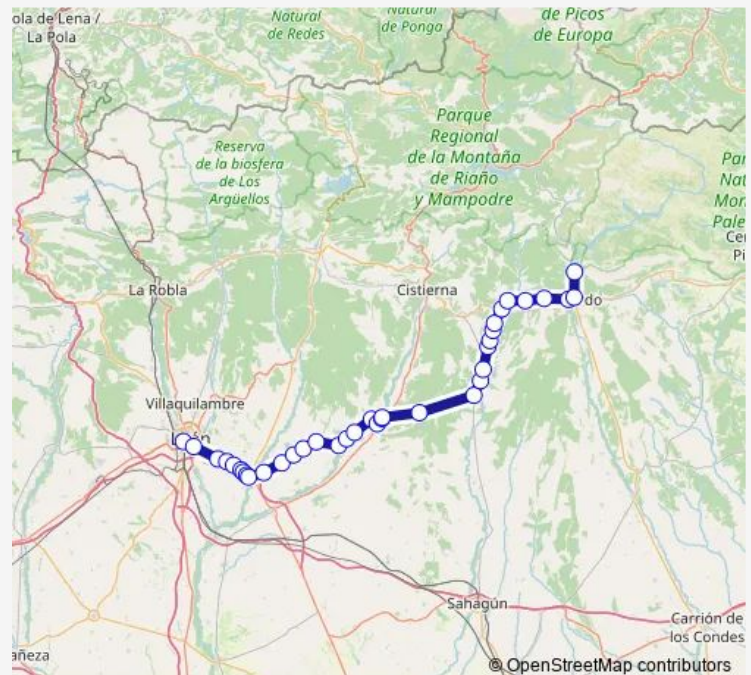

### Route schedule

Leon — Velilla Del Rio Carrion

Monday —

Tuesday 18:00

Wednesday —

Thursday 18:00

Friday —

Saturday —

### Route info

Direction: Leon

Stops: 36

Trip Duration: 1 hour 45 min

Llamas De Rueda

Almanza

Calaveras De Abajo

Mondreganes