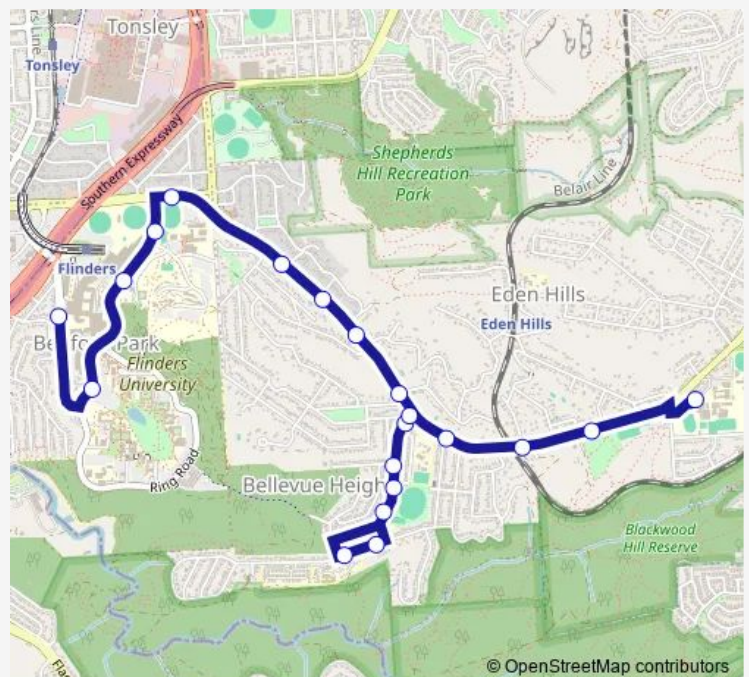

Stop 28E Eve Rd - South side

Stop 28D Sargent Pde - North West side

Stop 28C Sargent Pde - West side

Stop 28B Sargent Pde - North West side

Stop 28A Shepherds Hill Rd - West side

Stop 28 Shepherds Hill Rd - South West side

Stop 27A Shepherds Hill Rd - South West side

Stop 27 Shepherds Hill Rd - South side

Stop 26 Sturt Rd - South side

Stop 26A University Dr - East side

Stop 26B University Dr - East side

Stop 26D University Dr - East side

Zone C Flinders Medical Centre

Route schedule

Stop School Blackwood High Pick Up — Zone C Flinders Medical Centre

Monday	14:35
Tuesday	15:23
Wednesday	15:23
Thursday	15:23
Friday	15:23
Saturday	—
Sunday	—

Route info

Direction: Stop School Blackwood High Pick Up

Stops: 20

Trip Duration: 0 hour 18 min

955 — Blackwood High School to Flinders Medical Centre

955 Bus time schedules and route maps are available in an offline PDF at busmaps.com. Use the busmaps.com website to see live bus times, train schedule or subway schedule, and step-by-step directions for all public transit in Mitcham