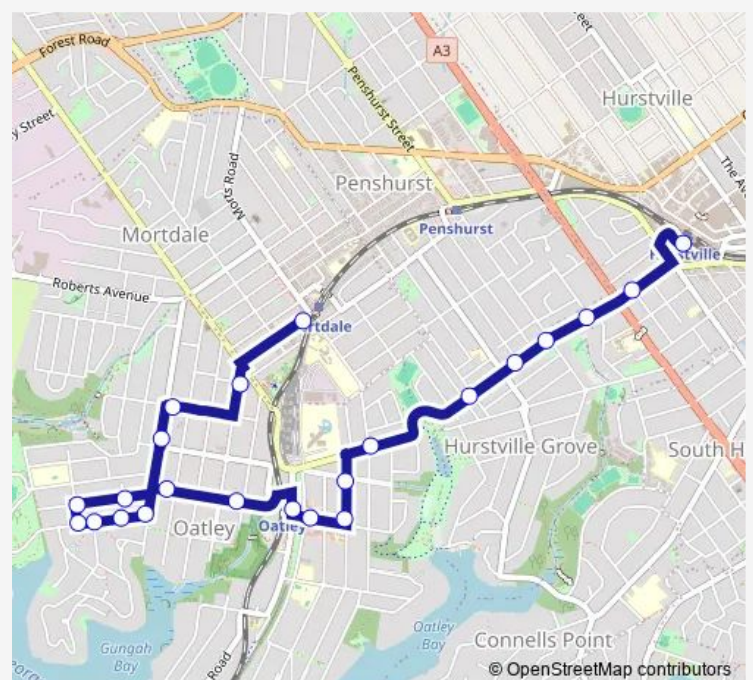

Acacia St Before Gungah Bay Rd

Gungah Bay Rd Before Wonoona Pde

Lloyd St At Mcintyre St

Lloyd St At Short St

Short St At Douglas Haig St

Douglas Haig St Opp Baker St

Douglas Haig St At Mcintyre St

Douglas Haig St At Gungah Bay Rd

Hillcrest Av At Kuroki St

Hillcrest Av Opp Grove Park

Hillcrest Av At Dudley St

### Route schedule

Mortdale Station, Pitt St, Stand C — Hurstville Station, Ormonde Pde, Stand L

Monday 07:23-17:27

Tuesday 07:23-17:27

Wednesday 07:23-17:27

Thursday 07:23-17:27

Friday 07:23-17:27

Saturday 09:03-17:03

### Route info

Direction: Mortdale Station, Pitt St, Stand C

Stops: 23

Trip Duration: 0 hour 22 min

955 — Hurstville to Mortdale via Oatley

Hillcrest Av Opp Mabel St

Hurstville Station, Ormonde Pde, Stand L