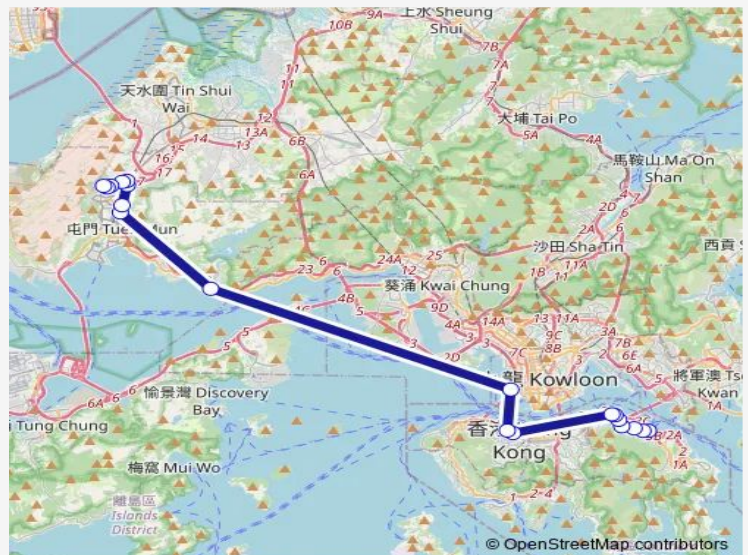

Route schedule

[Ctb] Munsang College (Hong Kong Island), TAI ON Street[[Kmb+Ctb] MUN Sang College HK Island/
Munsang College (Hong Kong Island), TAI ON Street — [Ctb] WO TIN Estate[[Kmb] WO TIN Estate[[Lrt-feeder] WO TIN Estate[[Lwb] WO TIN Estate

Monday	18:12
Tuesday	18:12
Wednesday	18:12
Thursday	18:12
Friday	18:12
Saturday	—
Sunday	—

Route info

Direction: [Ctb] Munsang College (Hong Kong Island), TAI ON Street[[Kmb+Ctb] MUN Sang College HK Island/
Munsang College (Hong Kong Island), TAI ON Street

Stops: 19

Trip Duration: 1 hour 14 min

tral[[Kmb] Pottinger Street[[Pi] 22-23 Connaught Road
Central

[Ctb] Western Harbour Crossing BUS-BUS In-
terchange[[Kmb+Ctb] Western Harbour Tunnel
BBI/
Western Harbour Crossing BUS-BUS Inter-
change[[Kmb] Western Harbour Tunnel Bbi