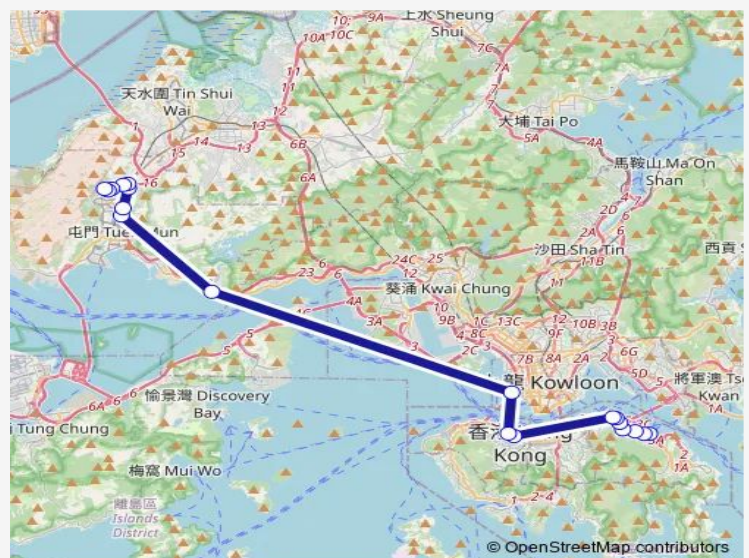

Route schedule

[Ctb] Munsang College (Hong Kong Island), TAI ON Street[[Kmb+Ctb] MUN Sang College HK Island/
Munsang College (Hong Kong Island), TAI ON Street — [Ctb] WO TIN Estate[[Kmb] WO TIN Estate[[Lrt-feeder] WO TIN Estate[[Lwb] WO TIN Estate

Monday	18:12
Tuesday	18:12
Wednesday	18:12
Thursday	18:12
Friday	18:12
Saturday	—
Sunday	—

Route info

Direction: [Ctb] Munsang College (Hong Kong Island), TAI ON Street[[Kmb+Ctb] MUN Sang College HK Island/
Munsang College (Hong Kong Island), TAI ON Street

Stops: 19

Trip Duration: 1 hour 23 min

tral[[Kmb] Pottinger Street[[Pi] 22-23 Connaught Road
Central

[Ctb] Western Harbour Crossing BUS-BUS In-
terchange[[Kmb+Ctb] Western Harbour Tunnel
BBI/
Western Harbour Crossing BUS-BUS Inter-
change[[Kmb] Western Harbour Tunnel Bbi