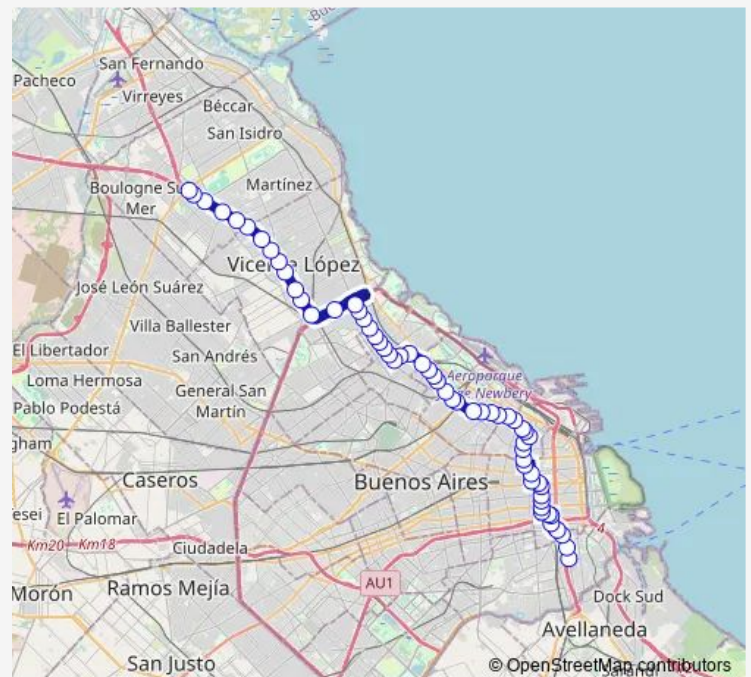

1293 Ayacucho

1583 Ayacucho

2115 LAS Heras General Av.

Route schedule

810 Montes DE OCA Manuel Av. — Monroe 2635

Monday 00:49-02:31⁺¹

Tuesday 00:49-02:31⁺¹

Wednesday 00:49-02:31⁺¹

Thursday 00:49-02:31⁺¹

Friday 00:49-02:31⁺¹

Saturday 00:49-02:31⁺¹

Sunday 00:49-02:31⁺¹

Route info

Direction: 810 Montes DE OCA Manuel Av.

Stops: 60

Trip Duration: 2 hour 40 min