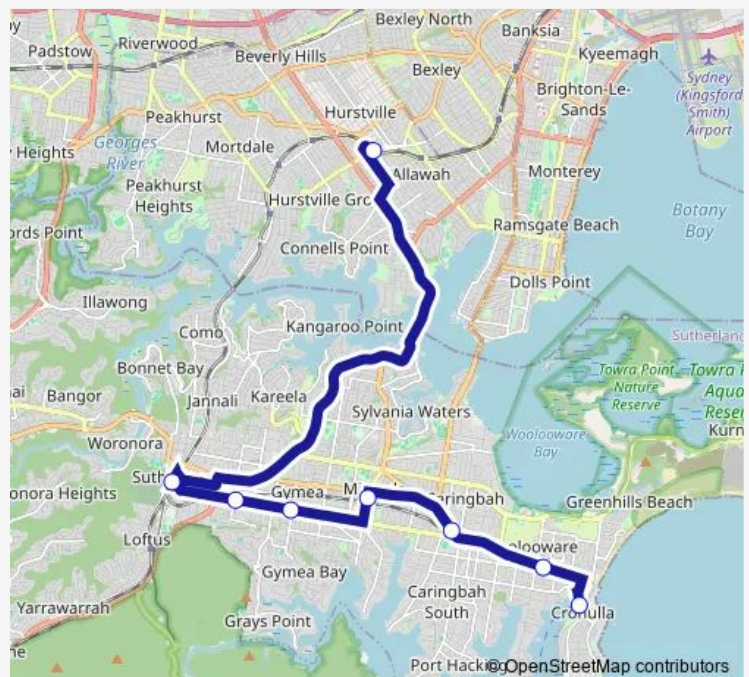

Cronulla Station, Cronulla St

Woolooware Oval, Kingsway

Kingsway Opp Caringbah Station

Miranda Interchange, Kiora Rd, Stand 5

President Av At Gymea Bay Rd

President Av At Oak Rd

Sutherland Station, Stand C

Hurstville Station, Ormonde Pde, Stand P

Route schedule

Cronulla Station, Cronulla St — Hurstville Station, Ormonde Pde, Stand P

Monday	—
Tuesday	22:47-00:32 ⁺¹
Wednesday	22:47-00:32 ⁺¹
Thursday	22:47-00:32 ⁺¹
Friday	—
Saturday	23:00-01:10 ⁺¹
Sunday	—

Route info

Direction: Cronulla Station, Cronulla St

Stops: 8

Trip Duration: 0 hour 40 min

Direction

Hurstville Station, Ormonde Pde, Stand J — Cronulla St
Opp Cronulla Station

8 stops

[Open route schedule](#)

Hurstville Station, Ormonde Pde, Stand J

Sutherland Station, Stand A

President Av After Oak Rd

St Catherine Laboure Primary School, President Av

Miranda Interchange, Kiora Rd, Stand 6

Caringbah Station, Kingsway