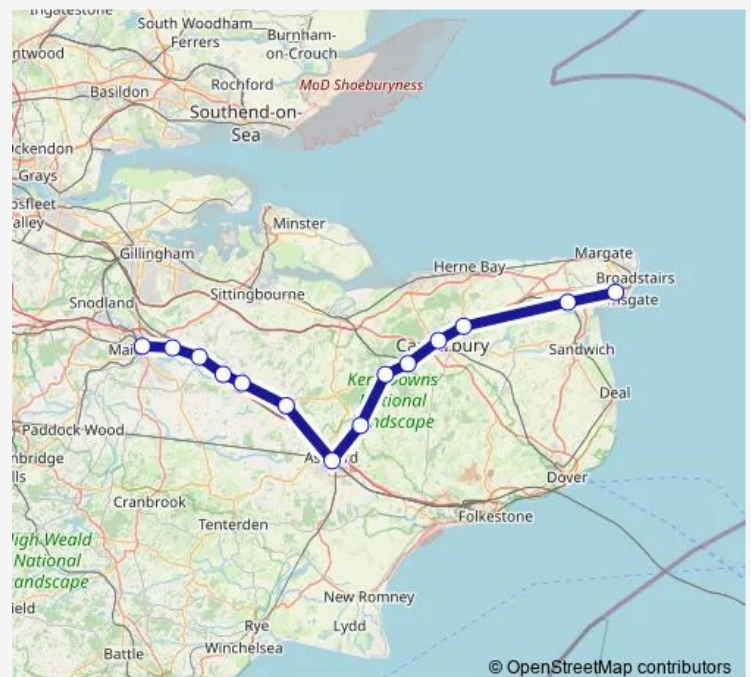

Rail Se:Ram->Mde SE train service from RAM to Mde

[Go to website](#)

Direction

Ramsgate — Maidstone East

14 stops

[Open route schedule](#)

Ramsgate

Minster

Sturry

Canterbury West

Chartham

Chilham

Wye

Ashford International

Charing (Kent)

Lenham

Harrietsham

Hollingbourne

Bearsted

Maidstone East

Route schedule

Ramsgate — Maidstone East

Monday —

Tuesday —

Wednesday —

Thursday —

Friday —

Saturday —

Sunday 21:40

Route info

Direction: Ramsgate

Stops: 14

Trip Duration: 1 hour 18 min

■ Se:Ram->Mde — SE train service from RAM to Mde