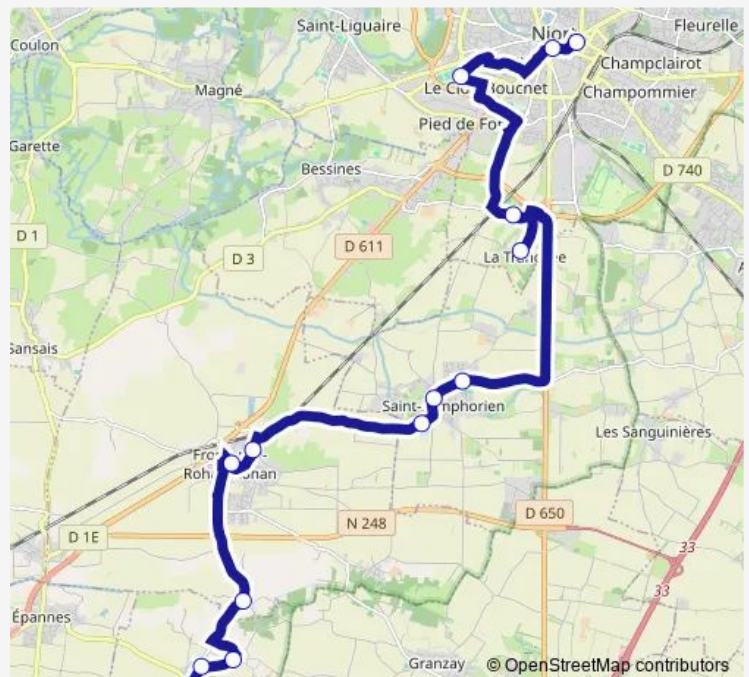

Direction

Breche — Vallans Place

14 stops

[Open route schedule](#)

- Breche
- Saint Jean
- Lycee Venise Verte
- LA Tranchee
- Fief Carillon
- Saint Symphorien Stade
- Saint Symphorien Parc Municipal
- Route DE Frontenay
- Migault
- Frontenay LES Halles
- Faugerit
- LES Touches
- Bief DU Lac
- Vallans Place

Route schedule

Breche — Vallans Place

Monday	—
Tuesday	—
Wednesday	12:20
Thursday	—
Friday	—
Saturday	—
Sunday	—

Route info

Direction: Breche

Stops: 14

Trip Duration: 1 hour 2 min

2301 Bus time schedules and route maps are available in an offline PDF at busmaps.com. Use the busmaps.com website to see live bus times, train schedule or subway schedule, and step-by-step directions for all public transit in Niort

The schedule is provided in the local timezone. Times with "(+1)" indicate departures on the next day.

PDF file created on 2024-12-21

2024 BusMaps.com - All Rights Reserved