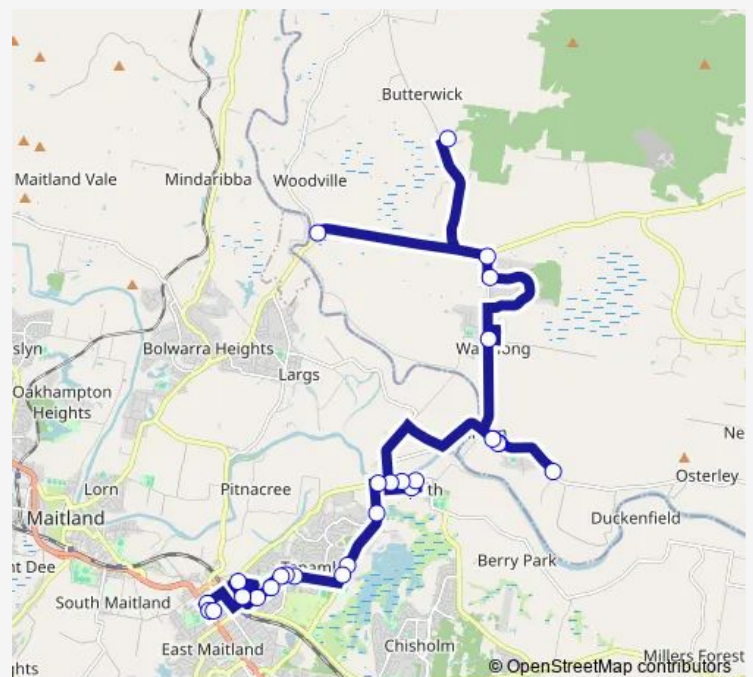

School Bus 2301 Woodville to St Josephs Ps

[Go to website](#)

Direction

All Saints Church, Clarence Town Rd — St Joseph's Primary School, King St

28 stops

[Open route schedule](#)

- All Saints Church, Clarence Town Rd
- Green Wattle Creek Opp Jack James Cl (Hail And Ride)
- High St After Clarence Town Rd (Hail And Ride)
- Rosebank Dr After High St
- Mcclymonts Swamp Rd At High St
- Paterson St Opp Hinton Public School (Hail And Ride)
- Hinton School Of Arts, Hinton Rd (Hail And Ride)
- Hinton Rd After Nulla Nulla Lane (Hail And Ride)
- Hinton Rd Opp Hinton School Of Arts (Hail And Ride)
- Hinton Public School, Paterson St
- Morpeth Public School, High St
- Swan St At George St
- Swan St At Robert St
- Morpeth Museum, Swan St
- Swan St At Green St
- Tank St Opp Canterbury Dr
- Metford Rd Opp Robert St
- Metford Rd Opp Collinson St
- Maize St Opp Tenambit Public School
- Maize St After Sinclair St
- View St After Maize St

Route schedule

All Saints Church, Clarence Town Rd — St Joseph's Primary School, King St

Monday	07:55
Tuesday	07:55
Wednesday	07:55
Thursday	07:55
Friday	07:55
Saturday	—
Sunday	—

Route info

Direction: All Saints Church, Clarence Town Rd

Stops: 28

Trip Duration: 1 hour 0 min

2301 — Woodville to St Josephs Ps

High St After Hinder St

Maitland High School, High St

Maitland Grossmann High School, Cumberland St

Lindesay St After Narang St

East Maitland Public School, William St

New England Hwy Before King St

St Joseph's Primary School, King St

2301 School Bus time schedules and route maps are available in an offline PDF at busmaps.com. Use the busmaps.com website to see live bus times, train schedule or subway schedule, and step-by-step directions for all public transit in Maitland