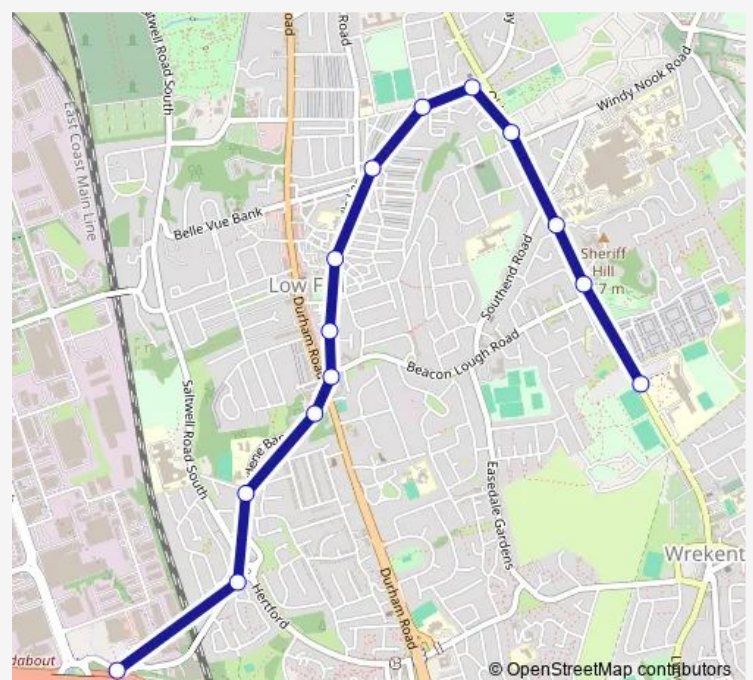

Bus 881

[Go to website](#)

Direction

Cardinal Hume Catholic School — Chowdene Bank - Sainsbury

14 stops

[Open route schedule](#)

Cardinal Hume Catholic School

Old Durham Road-Beacon Lough Road

Queen Elizabeth Hospital

Queen Elizabeth Hospital

Kells Lane-Sheriff Highway

Kells Lane-Grove Road

Kells Lane-Harcourt Street

Kells Lane-Wesley Street

Kells Lane-Pimlico Court

Kells Lane-Beacon Lough Road

Chowdene Bank

Chowdene Bank-The Lodges Road

Chowdene Bank-Salcombe Gardens

Chowdene Bank - Sainsbury

Route schedule

Cardinal Hume Catholic School — Chowdene Bank - Sainsbury

Monday 14:55-15:30

Tuesday 14:55-15:30

Wednesday 14:55-15:30

Thursday 14:55-15:30

Friday 14:55-15:30

Saturday —

Sunday —

Route info

Direction: Cardinal Hume Catholic School

Stops: 14

Trip Duration: 0 hour 15 min