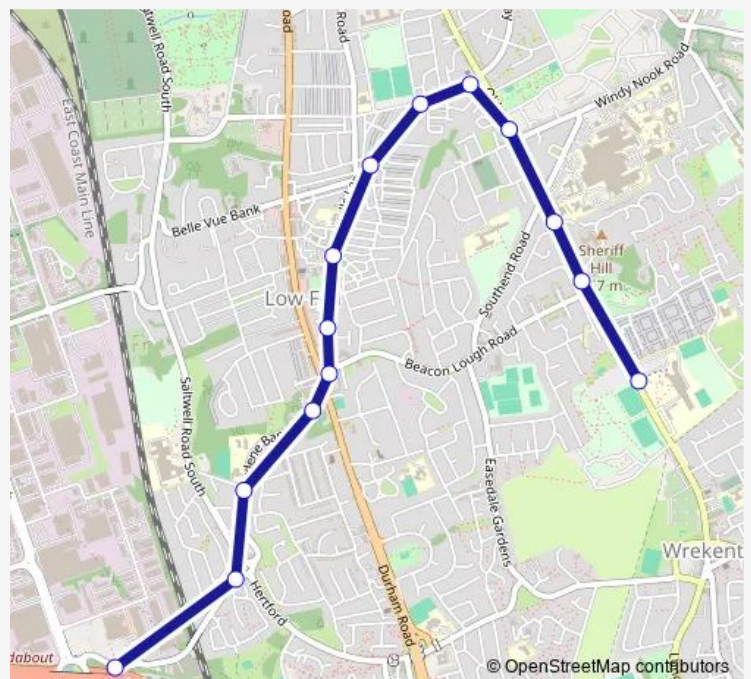

Bus 881

[Go to website](#)

Direction

Cardinal Hume Catholic School — Chowdene Bank - Sainsbury

14 stops

[Open route schedule](#)

Cardinal Hume Catholic School

Old Durham Road-Beacon Lough Road

Queen Elizabeth Hospital

Queen Elizabeth Hospital

Kells Lane-Sheriff Highway

Kells Lane-Grove Road

Kells Lane-Harcourt Street

Kells Lane-Wesley Street

Kells Lane-Pimlico Court

Kells Lane-Beacon Lough Road

Chowdene Bank

Chowdene Bank-The Lodges Road

Chowdene Bank-Salcombe Gardens

Chowdene Bank - Sainsbury

Route schedule

Cardinal Hume Catholic School — Chowdene Bank - Sainsbury

Monday 14:55-15:30

Tuesday 14:55-15:30

Wednesday 14:55-15:30

Thursday 14:55-15:30

Friday 14:55-15:30

Saturday —

Sunday —

Route info

Direction: Cardinal Hume Catholic School

Stops: 14

Trip Duration: 0 hour 15 min