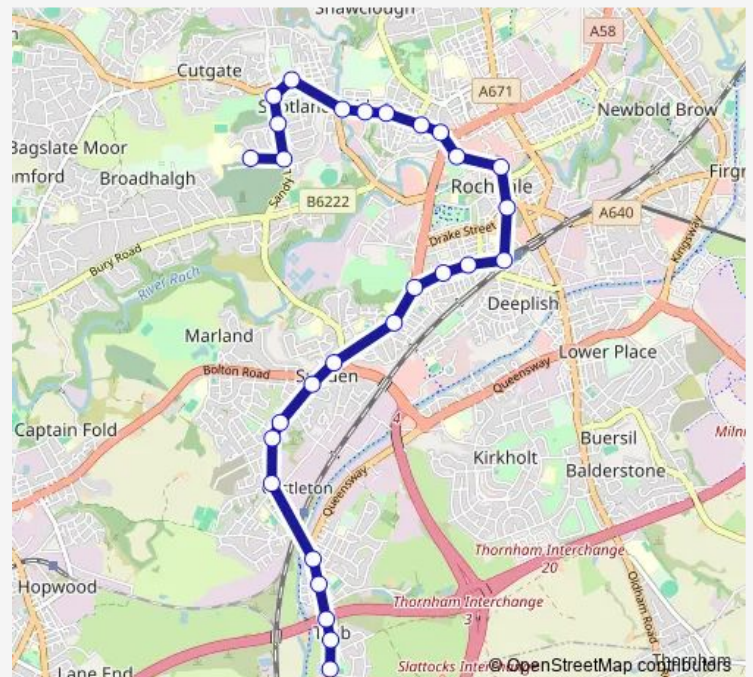

The Esplanade

Rochdale Interchange

Moore Street

Rochdale Railway Station

Mere Street

Boundary Street

Tweedale Street

Highfield Hospital

Thursday 15:10

Friday 15:10

Saturday —

Sunday —

Route info

Direction: Oulder Hill Leadership Academy

Stops: 28

Trip Duration: 0 hour 32 min

Direction

Carnforth Avenue — Oulder Hill Leadership Academy

28 stops

[Open route schedule](#)

Carnforth Avenue

Croydon Avenue

Thornham New Road

Trows Lane

Tuesday 07:26

Wednesday 07:26

Thursday 07:26

Friday 07:26

Saturday —

Sunday —

Route info

Direction: Carnforth Avenue