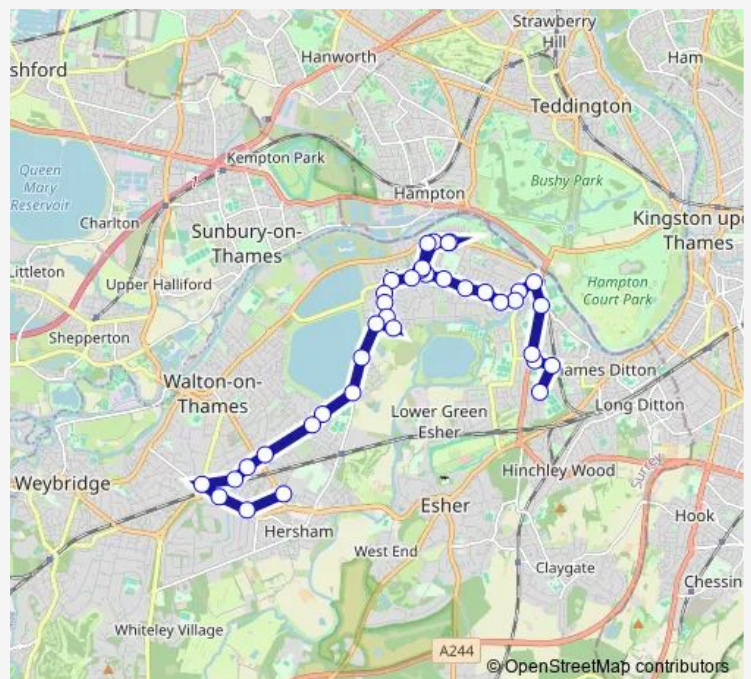

### Route schedule

Longmead Road — Robinsway

Monday 07:22

Tuesday 07:22

Wednesday 07:22

Thursday 07:22

Friday 07:22

Saturday —

### Route info

Direction: Longmead Road

Stops: 37

Trip Duration: 0 hour 48 min

Central Square

Molesey Avenue

Central Park Estate

Fleet Close

## Route info

Direction: Robinsway

Stops: 36

Trip Duration: 0 hour 35 min

Grange Road

The Europa

Manor Road

Old Police Station