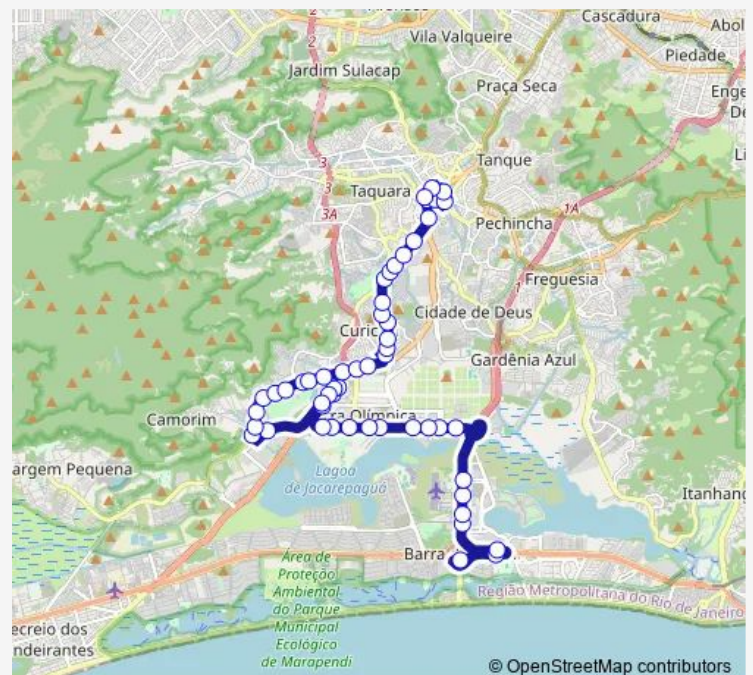

### Route schedule

Terminal Alvorada : Plataforma D20 — Terminal Bandeira Brasil (Taquara) : Plat. Leste

Monday 00:00

Tuesday 00:00

Wednesday 00:00

Thursday 00:00

Friday 00:00

Saturday 00:00

### Route info

Direction: Terminal Alvorada : Plataforma D20

Stops: 53

Trip Duration: 0 hour 50 min

881 — Taquara - Terminal Alvorada

Minha Praia

Pedro Calmon

Pedro Calmon

## Route schedule

Terminal Bandeira Brasil (Taquara) : Plat. Leste — Terminal Alvorada : Plataforma D20

Monday 00:00

Tuesday 00:00

Wednesday 00:00

Thursday 00:00

Friday 00:00

Saturday 00:00

## Route info

Direction: Terminal Bandeira Brasil (Taquara) : Plat. Leste

Stops: 42

Trip Duration: 0 hour 40 min

Olof Palme

Pedro Calmon

Riocentro

Salvador Allende