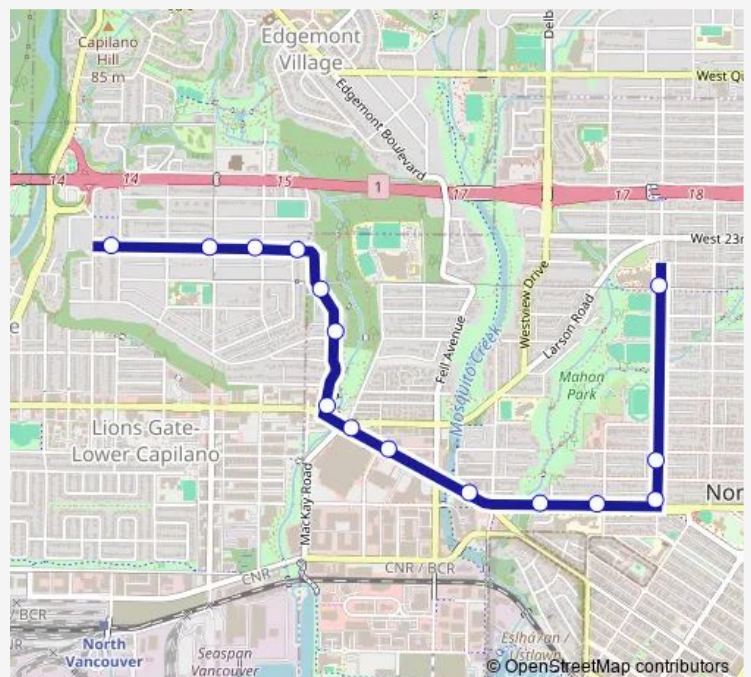

Southbound Jones Ave @ W 21 St — Westbound W 22 St @ Philip Ave

Monday 15:17

Tuesday 15:17

Wednesday 15:17

Thursday 15:17

Friday 15:17

Saturday —

Sunday —

Route info

Direction: Southbound Jones Ave @ W 21 St

Stops: 15

Trip Duration: 0 hour 17 min

Direction

Eastbound W 22 St @ Bridgman Ave — Eastbound E 15 St @ Grand Blvd East

17 stops

[Open route schedule](#)

Eastbound W 22 St @ Bridgman Ave

Eastbound W 22 St @ Pemberton Ave

Eastbound W 22 St @ Lloyd Ave

Southbound Mackay Ave @ W 21 St

Southbound Mackay Ave @ W 19 St

Southbound Lloyd Ave @ W 17 St

Eastbound Larson Rd @ Fir St

Wednesday 08:45

Thursday 08:45

Friday 08:45

Saturday —

Sunday —

Route info

Direction: Eastbound W 22 St @ Bridgman Ave

Stops: 17