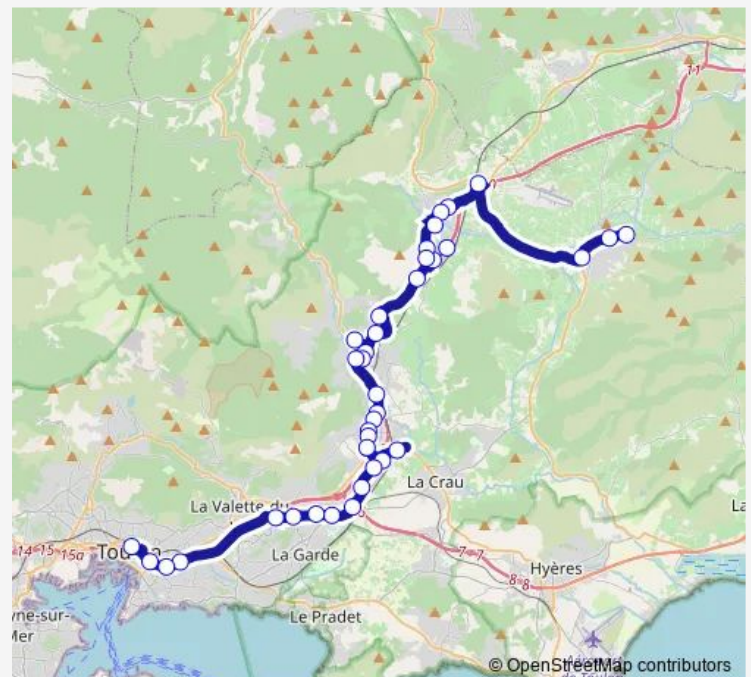

### Route schedule

Gare Routiere — Halte Routiere Notre Dame

Monday 18:15

Tuesday 18:15

Wednesday 18:15

Thursday 18:15

Friday 18:15

Saturday —

### Route info

Direction: Gare Routiere

Stops: 39

Trip Duration: 1 hour 45 min

881 — 881 \_ Collobrieres - Toulon

L Enclos

Rond-Point de l Europe

Sainte Christine