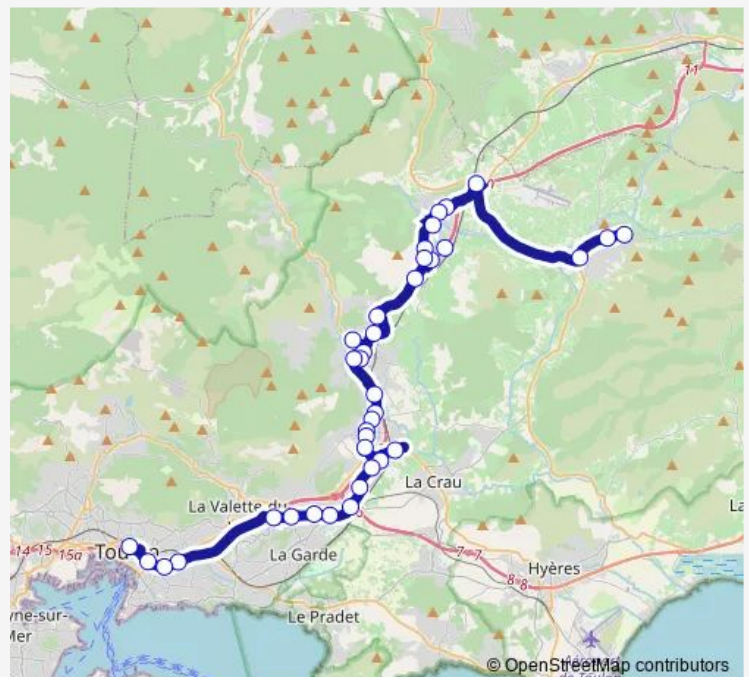

Saturday —

Sunday —

Route info

Direction: Gare Routiere

Stops: 39

Trip Duration: 1 hour 45 min

881 — 881 _ Collobrieres - Toulon

L Enclos

Rond-Point de l Europe

Sainte Christine

Le Platane

Saint Jean

Maison Rose

Bousquets Grandiere

Bousquets Competition

Place Mitterrand