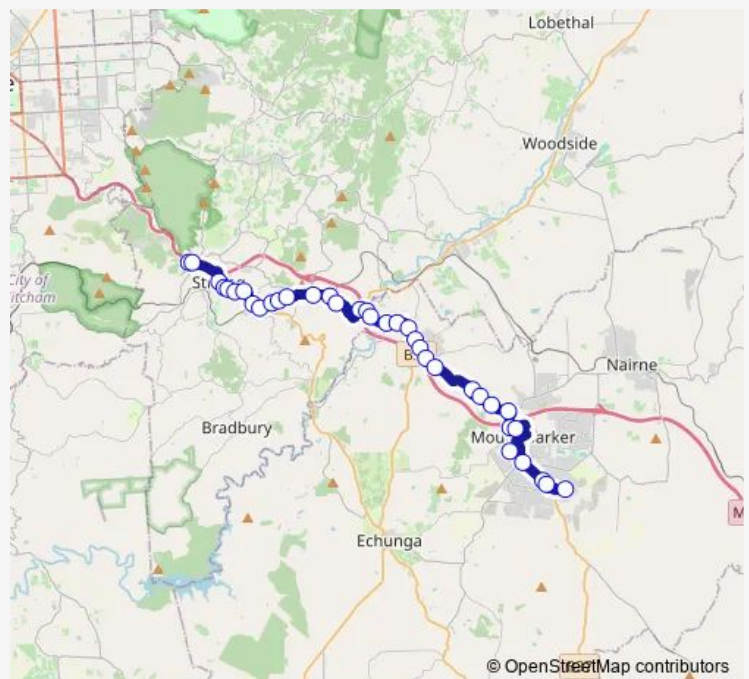

Stop 48 Mt Barker Rd - North side

Stop 48A Mt Barker Rd - North side

Stop 49 Mt Barker Rd - East side

Stop 50 Mt Barker Rd - North side

Stop 51 Mt Barker Rd - North side

Stop 52 Mt Barker Rd - North side

Stop 53 Mt Barker Rd - East side

Route schedule

Stop 24A / Zone B Crafers Park N Ride — Stop School Mount Barker Waldorf School Sims Rd

Monday	07:59
Tuesday	07:59
Wednesday	07:59
Thursday	07:59
Friday	07:59
Saturday	—
Sunday	—

Route info

Direction: Stop 24A / Zone B Crafers Park N Ride

Stops: 36

Trip Duration: 0 hour 46 min

881 — Crafers to Cornerstone College

Stop 54 Mt Barker Rd - East side

Stop 55 Mt Barker Rd - East side

Stop 56 Mt Barker Rd - East side

Stop 57 Mt Barker Rd - North side

Stop 58 Mt Barker Rd - East side

Stop 59 Mt Barker Rd - North East side

Stop 60 Mt Barker Rd - North East side

Stop 61 Mt Barker Rd - North side

Stop 62 Adelaide Rd - East side