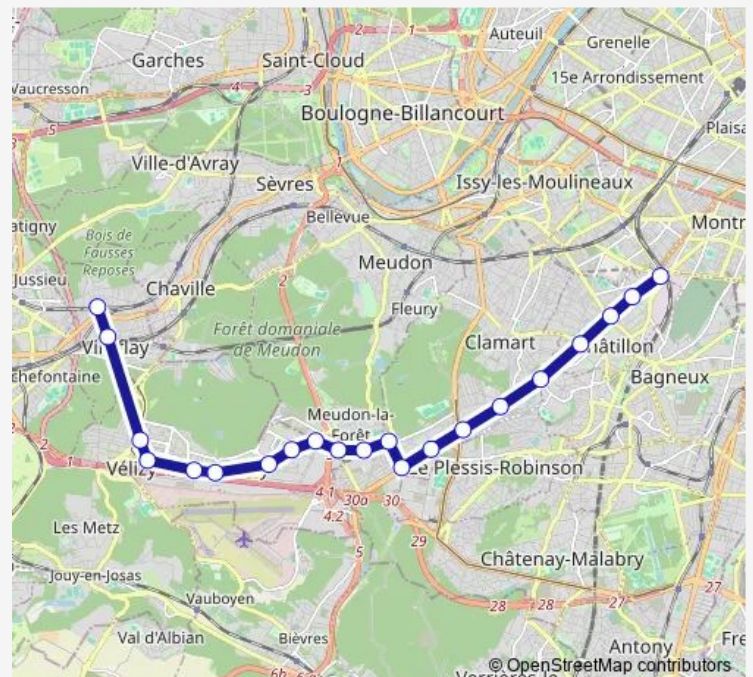

Direction

Châtillon - Montrouge — Viroflay - Rive Droite

21 stops

[Open route schedule](#)

Châtillon - Montrouge

Vauban

Centre de Châtillon

Parc André Malraux

Viroflay - Rive Droite

Route schedule

Châtillon - Montrouge — Viroflay - Rive Droite

Monday	05:15-00:30 ⁺¹
Tuesday	05:15-00:30 ⁺¹
Wednesday	05:15-00:30 ⁺¹
Thursday	05:15-00:30 ⁺¹
Friday	05:15-01:30 ⁺¹
Saturday	05:15-01:30 ⁺¹
Sunday	06:15-00:30 ⁺¹

Route info

Direction: Châtillon - Montrouge

Stops: 21

Trip Duration: 0 hour 42 min

Direction

Viroflay - Rive Droite — Châtillon - Montrouge

21 stops

[Open route schedule](#)