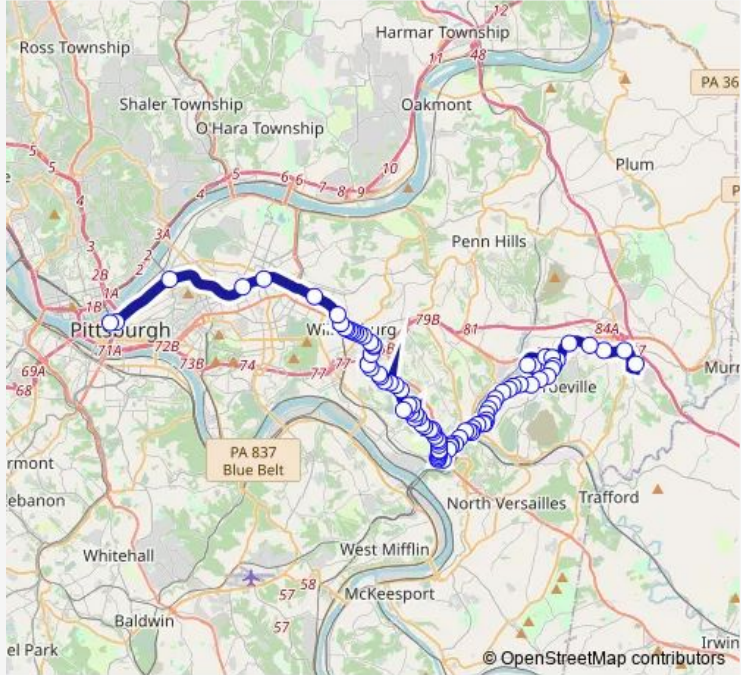

# Bus P68 Braddock Hills Flyer

[Go to website](#)

**Direction**  
 Liberty AVE + 10th ST Ns — Forbes Hospital  
 92 stops  
[Open route schedule](#)

- Liberty AVE + 10th ST Ns
- Smithfield ST + Sixth Ave
- Grant ST + US Steel Stop A
- East Busway + Penn Station B
- East Busway + Herron Station B
- East Busway + Negley Station A
- East Busway + East Liberty Station B
- East Busway + Homewood Station B
- East Busway + Wilkinsburg Station B
- East Busway + HAY ST Ramp Outbound Shelter
- South AVE + Wood
- South AVE + Mulberry
- South AVE + Center
- South AVE + Mill
- South AVE + Coal
- South AVE + Swissvale
- Swissvale AVE + Franklin
- Rebecca ST + Swissvale Fs
- Rebecca ST + Ella
- Rebecca ST + Craft
- Rebecca ST + Ardmore

**Route schedule**  
 Liberty AVE + 10th ST Ns — Forbes Hospital

Monday	05:28-23:05
Tuesday	05:28-23:05
Wednesday	05:28-23:05
Thursday	05:28-23:05
Friday	05:28-23:05
Saturday	05:30-21:30
Sunday	05:30-20:30

**Route info**  
 Direction: Liberty AVE + 10th ST Ns  
 Stops: 92  
 Trip Duration: 1 hour 23 min

■ P68 — Braddock Hills Flyer **BusMaps**

Ardmore Blvd + Brinton

Brinton RD + Driveway

Brinton RD + Westinghouse Computer Ctr

## Route info

Direction: Forbes Hospital

Stops: 88

Trip Duration: 1 hour 17 min

Albert ST + Maple

Maple ST + Charles

Maple ST + #843

Grant AVE + TRI-Boro