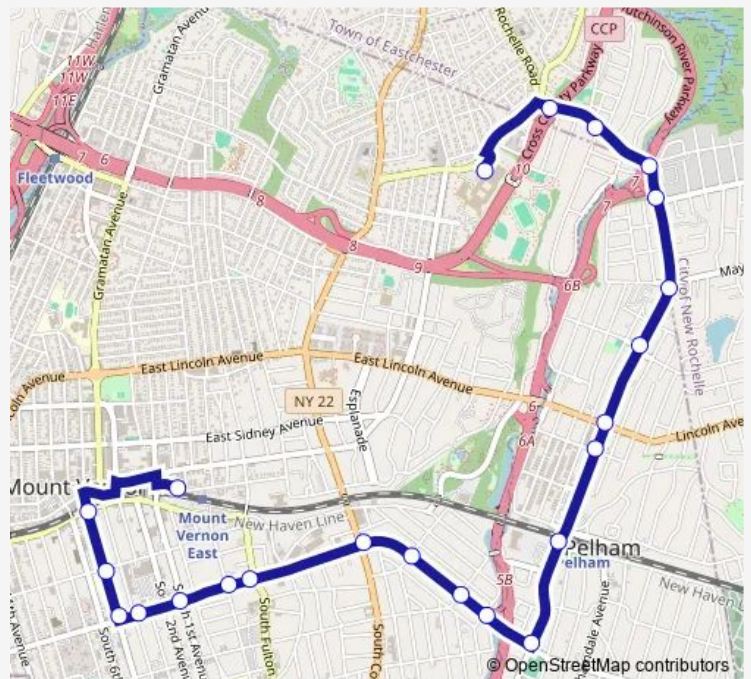

Wolfs LA @ W Boulevard

E 3RD ST @ Warwick Ave

E 3RD ST @ Farrell Ave

E 3RD ST @ Grandview Ave

E 3RD ST @ S Columbus Ave

E 3RD ST @ Fulton Ave

E 3RD ST @ Franklin Ave

E 3RD ST @ S 1ST Ave

E 3RD ST @ S. 5TH Ave

S 5TH AVE @ W 3RD St

S 5TH AVE @ E 2ND St

Route schedule

Mount Vernon Hs — ELM AVE @ Portugal Pl

Monday	06:03-18:03
Tuesday	06:03-18:03
Wednesday	06:03-18:03
Thursday	06:03-18:03
Friday	06:03-18:03
Saturday	—
Sunday	—

Route info

Direction: Mount Vernon Hs

Stops: 23

Trip Duration: 0 hour 32 min

0053 — 53 - MT Vernon-Chester Heights

S 5TH AVE @ W 1ST St

ELM AVE @ Portugal Pl

Direction

Wednesday 06:30-18:35

Thursday 06:30-18:35

Friday 06:30-18:35

Saturday —

Sunday —

Route info

Direction: ELM AVE @ Portugal PI

Stops: 26