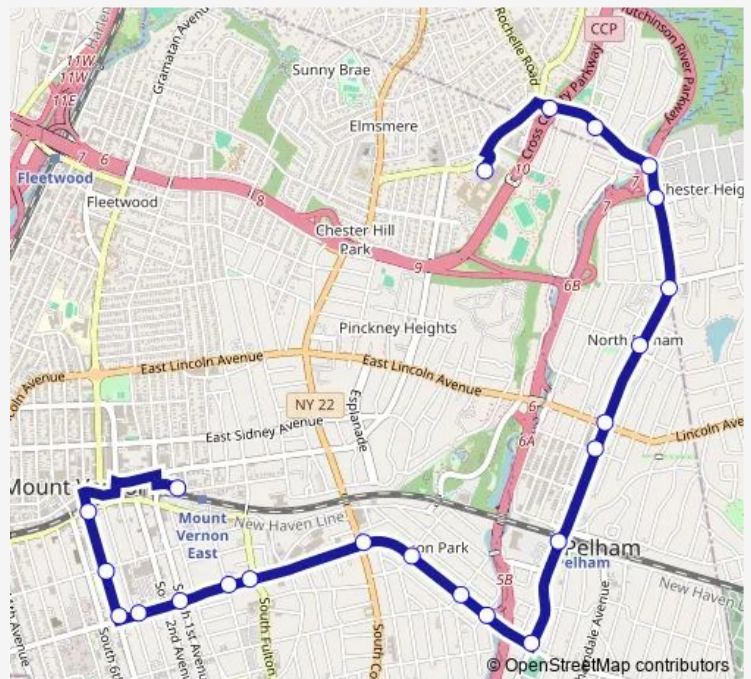

E 3RD ST @ Farrell Ave

E 3RD ST @ Grandview Ave

E 3RD ST @ S Columbus Ave

E 3RD ST @ Fulton Ave

E 3RD ST @ Franklin Ave

E 3RD ST @ S 1ST Ave

E 3RD ST @ S. 5TH Ave

S 5TH AVE @ W 3RD St

Saturday —

Sunday —

Route info

Direction: Mount Vernon Hs

Stops: 23

Trip Duration: 0 hour 27 min

0053 — 53 - MT Vernon-Chester Heights

S 5TH AVE @ W 1ST St

ELM AVE @ Portugal Pl

Direction

ELM AVE @ Portugal PI — Mount Vernon Hs

26 stops

[Open route schedule](#)

ELM AVE @ Portugal PI

E Prospect AVE @ Cottage Ave

E Prospect AVE @ N 3RD Ave

E Roosevelt SQ @ Stevens Ave

S 5TH Ave @ W 1ST St

S 5TH AVE @ W 2ND St

S 5TH AVE @ W 3RD St

E 3RD ST @ S 3RD Ave

E 3RD ST @ S 1ST Ave

E 3RD ST @ Franklin Ave

E 3RD ST @ S Fulton Ave