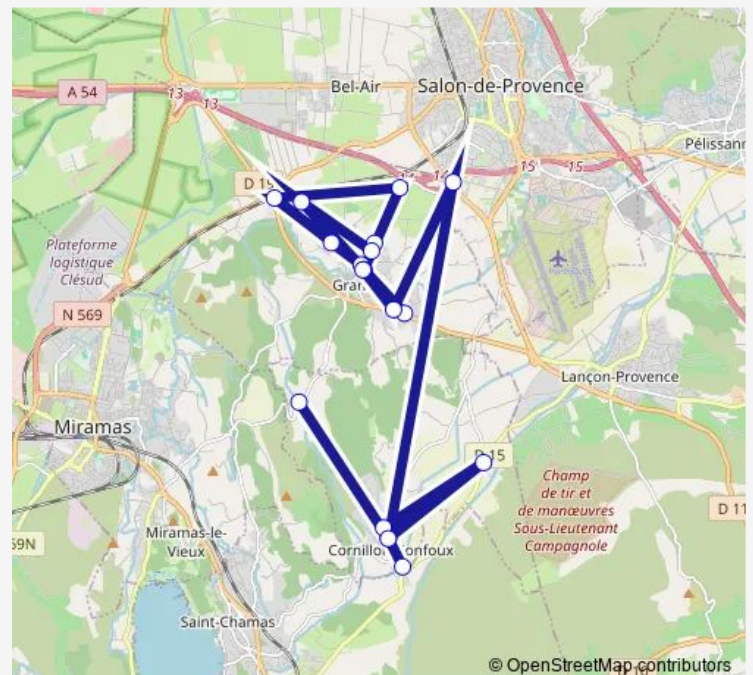

Direction

Aire des Pauvres — Pont de Rhaud

18 stops

[Open route schedule](#)

Aire des Pauvres

Centre

Croix de Callaman

La Grignande

La Machotte

Les Arènes

Les Hauts de Grans

Mary Rose

Montauban

Place Foirail

Sainte Croix

Vive le Jardin

Centre

Chalet Rose

Les Ferrages

Les Grandes Bastides

Parking des Aires

Pont de Rhaud

Route schedule

Aire des Pauvres — Pont de Rhaud

Monday	04:30
Tuesday	04:30
Wednesday	04:30
Thursday	04:30
Friday	04:30
Saturday	04:30
Sunday	—

Route info

Direction: Aire des Pauvres

Stops: 18

Trip Duration: 19 hour 20 min

936 Bus time schedules and route maps are available in an offline PDF at busmaps.com. Use the busmaps.com website to see live bus times, train schedule or subway schedule, and step-by-step directions for all public transit in Grans