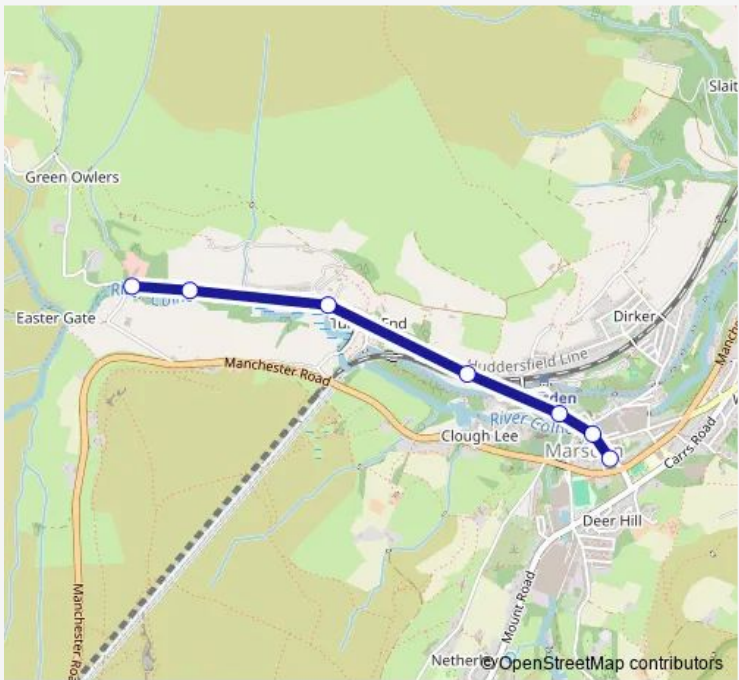

# Bus 936 Hey Green - Marsden

[Go to website](#)

**Direction**  
 Mechanics Institute — Waters Road  
 7 stops  
[Open route schedule](#)

- Mechanics Institute
- Marsden Market Place
- Shaws Terrace
- Reddisher Rd Rough Lee Farm
- Waters Road
- Waters Road
- Waters Road

Route schedule  
 Mechanics Institute — Waters Road

Monday	08:34-15:20
Tuesday	08:34-15:20
Wednesday	08:34-15:20
Thursday	08:34-15:20
Friday	08:34-15:20
Saturday	—
Sunday	—

**Route info**  
 Direction: Mechanics Institute  
 Stops: 7  
 Trip Duration: 0 hour 4 min

■ 936 — Hey Green - Marsden **BusMaps**

**Direction**

Waters Road — Mechanics Institute

8 stops

[Open route schedule](#)

Waters Road

Waters Road

Waters Road

## Route schedule

Waters Road — Mechanics Institute

Monday 08:40-15:26

Tuesday 08:40-15:26

Wednesday 08:40-15:26

Thursday 08:40-15:26

Friday 08:40-15:26

Saturday —