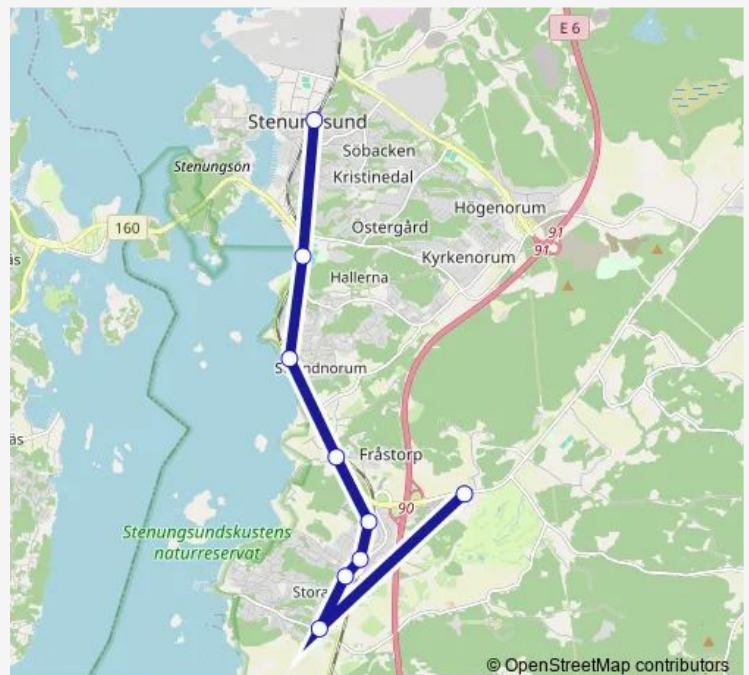

Direction

Hallernaskolan — Stora Högaskolan

4 stops

[Open route schedule](#)

Hallernaskolan

Bergegård

Strandkärr

Stora Högaskolan

Route schedule

Hallernaskolan — Stora Högaskolan

Monday	15:20
Tuesday	15:20
Wednesday	15:20
Thursday	15:20
Friday	—
Saturday	—
Sunday	—

Route info

Direction: Hallernaskolan

Stops: 4

Trip Duration: 0 hour 15 min

Direction

Spekeröds skola — Stenungsund station

9 stops

[Open route schedule](#)

Spekeröds skola

Stora Högaskolan

Stora Höga

Stora Höga station

Route info

Direction: Stenungsund station

Stops: 9

Trip Duration: 0 hour 20 min

Direction

Spekeröds skola — Kopperskolan

15 stops

[Open route schedule](#)