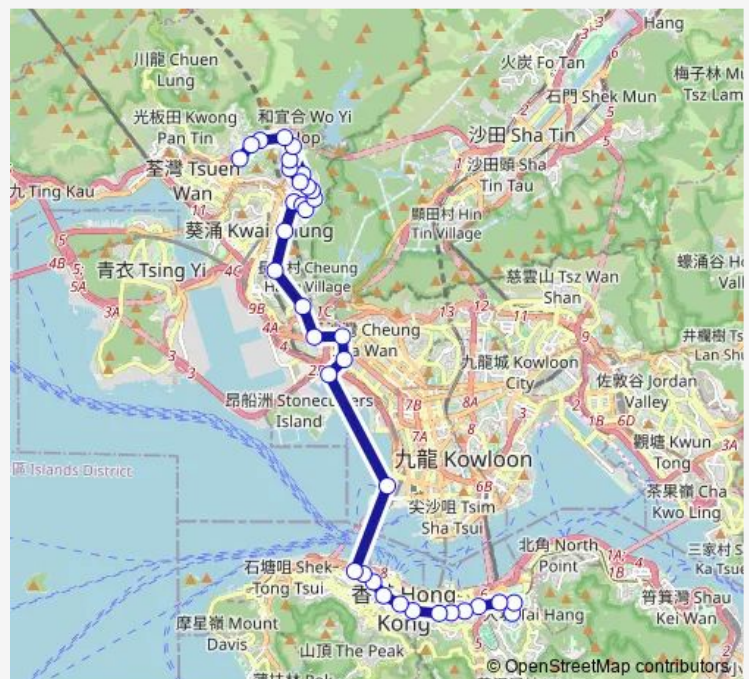

[Kmb+Ctb] Central Market/
Central Market, DES Voeux Road Central|[Kmb] Central Market

Route schedule

[Kmb] Causeway BAY (Cotton Path) BUS Terminus — [Kmb] Shek Kwai House Shek WAI KOK Estate

Monday	16:00-20:00
Tuesday	16:00-20:00
Wednesday	16:00-20:00
Thursday	16:00-20:00
Friday	16:00-20:00
Saturday	16:00-20:00
Sunday	16:00-20:00

Route info

Direction: [Kmb] Causeway BAY (Cotton Path) BUS Terminus

Stops: 36

Trip Duration: 1 hour 35 min

[Ctb] Golden Tower, DES Voeux Road Central[[Kmb+Ctb] Rumsey Street/
Golden Tower, DES Voeux Road Central[[Kmb] Sheung WAN Station