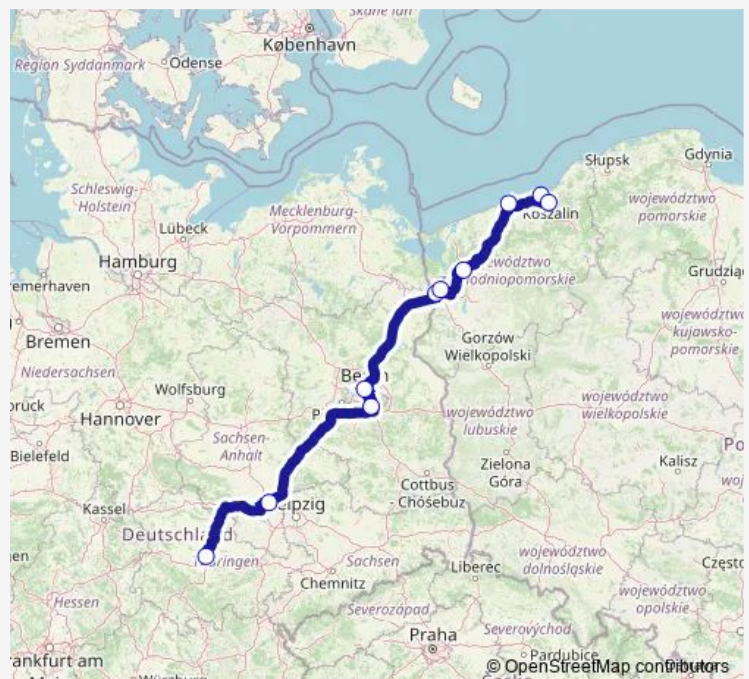

### Direction

Koszalin, Bus Station — Erfurt, Busbahnhof

10 stops

[Open route schedule](#)

Koszalin, Bus Station

Mielno, Lechitow Street

Kolobrzeg, Bus Station

Szczecin, Airport Goleniow

Szczecin, Bus Station

Warzymice, Osiedle Kresy

U Alexanderplatz (Berlin) [Tram]

Flughafen Ber

Halle (Saale), Hauptbahnhof/Zob

Erfurt, Busbahnhof

### Route schedule

Koszalin, Bus Station — Erfurt, Busbahnhof

Monday 11:00-15:55

Tuesday 11:00-15:55

Wednesday 11:00-19:00

Thursday 11:00-15:55

Friday 11:00-15:55

Saturday 11:00-15:55

### Route info

Direction: Koszalin, Bus Station

Stops: 10

Trip Duration: 9 hour 45 min