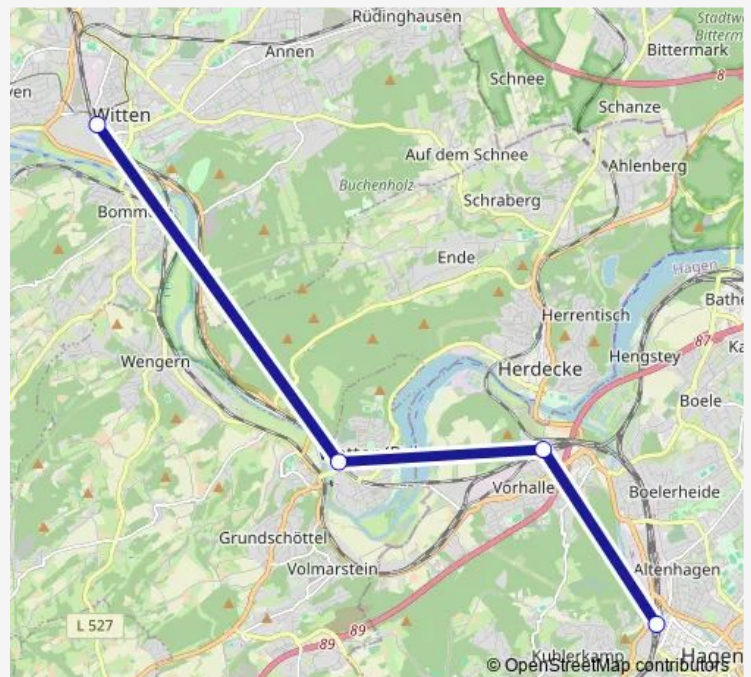

Bus Rb40

[Go to website](#)

Direction

Witten Hbf — Hagen Hbf

4 stops

[Open route schedule](#)

Witten Hbf

Wetter Bf.

Hagen Vorhalle Bf

Hagen Hbf

Route schedule

Witten Hbf — Hagen Hbf

Monday	—
Tuesday	—
Wednesday	—
Thursday	—
Friday	—
Saturday	23:45
Sunday	00:45-15:45

Route info

Direction: Witten Hbf

Stops: 4

Trip Duration: 0 hour 45 min

Rb40

Direction

Bochum Hbf — RE Süd Bf

3 stops

[Open route schedule](#)

Bochum Hbf

Bochum West Bf

RE Süd Bf

Route schedule

Bochum Hbf — RE Süd Bf

Monday	—
Tuesday	—
Wednesday	—
Thursday	—
Friday	—
Saturday	20:51-23:18
Sunday	—

Route info

Direction: Bochum Hbf

Stops: 3

Trip Duration: 0 hour 52 min