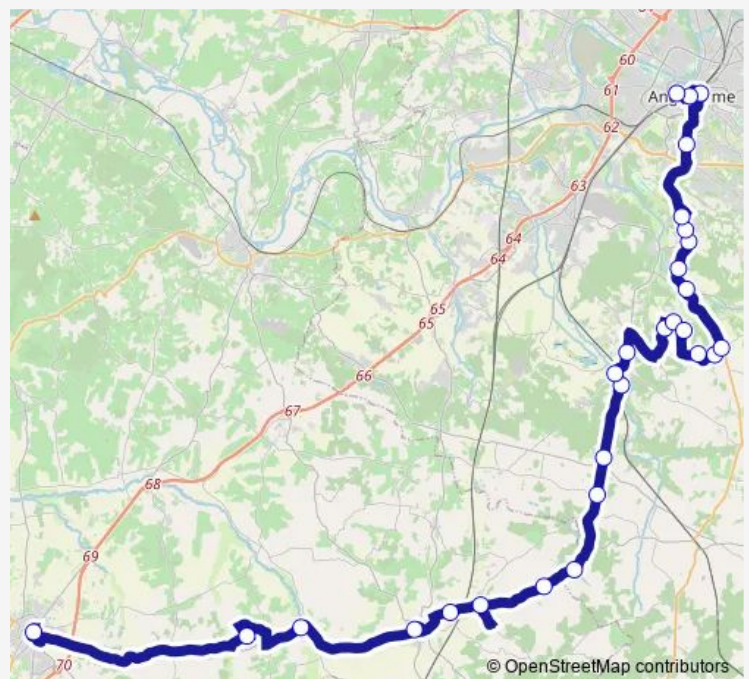

Mouthiers-LES Grassetts cf VC/ Vc

Voeuil-Eglise Rd674 Poteau Lr

Voeuil-Bourisson Rd674 A.Bus

Route schedule

Barbezieux-Piscine VC Encoche Ab — Angouleme-Cathedrale

Monday	06:26-14:09
Tuesday	06:26-14:09
Wednesday	06:26-14:09
Thursday	06:26-14:09
Friday	06:26-14:09
Saturday	06:49-14:09
Sunday	—

Route info

Direction: Barbezieux-Piscine VC Encoche Ab

Stops: 28

Trip Duration: 1 hour 9 min

LR 132 — Ligne 132 Barbezieux- Blanzac-Angouleme **BusMaps**

Voeuil-LA Limousine Rd674 Encoche

Voeuil-Petit Giget Rd674 A.Bus

## Route info

Direction: Angouleme-Cathedrale

Stops: 26

Trip Duration: 1 hour 15 min

Angeduc-Calvaire carf Vc

Barbezieux-Piscine VC Encoche Ab

## Route schedule

Angouleme-Cathedrale — Voulgezac-Place carf VC/D436  
1/2t

Monday 18:15

Tuesday 18:15

Wednesday 18:15

Thursday 18:15

Friday 18:15

Saturday —