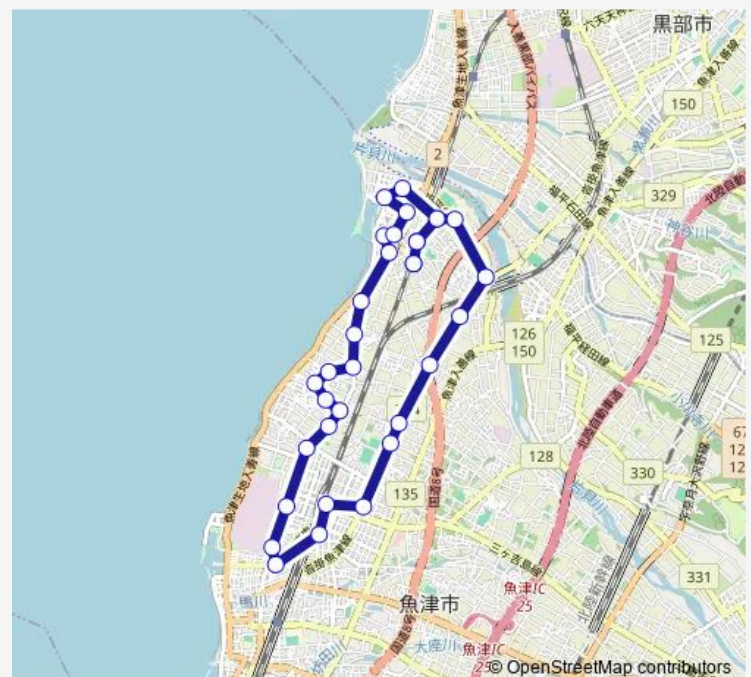

Bus 経田-道下ルート (第10・ 11便)

[Go to website](#)

Direction

経田公民館 — 経田公民館

33 stops

[Open route schedule](#)

経田公民館

地方元町 (J a 北部支店横)

泉町 (魚津工業高校口)

魚津工業高校前

持光寺北 (セブンイレブン持光寺店前)

持光寺 (大徳寺前)

江口 (8号高架下)

青山内科前

東部中学校前

グランミラージュ前

魚津駅前

サンプラザ前

村木公民館前 (旧村木小学校)

未広町 (平井整形外科前)

本新町

道下公民館口

北中 (南保運輸前)

青島 1 区南 (新栄組前)

青島 2 区 (市営住宅口)

青島 3 区会館前 (児童公園前)

青島 1 区北 (コーポラス前)

Route schedule

経田公民館 — 経田公民館

Monday 17:30-18:18

Tuesday 17:30-18:18

Wednesday 17:30-18:18

Thursday 17:30-18:18

Friday 17:30-18:18

Saturday 17:30-18:18

Sunday —

Route info

Direction: 経田公民館

Stops: 33

Trip Duration: 0 hour 41 min

経田-道下ルート (第10・ 11便)