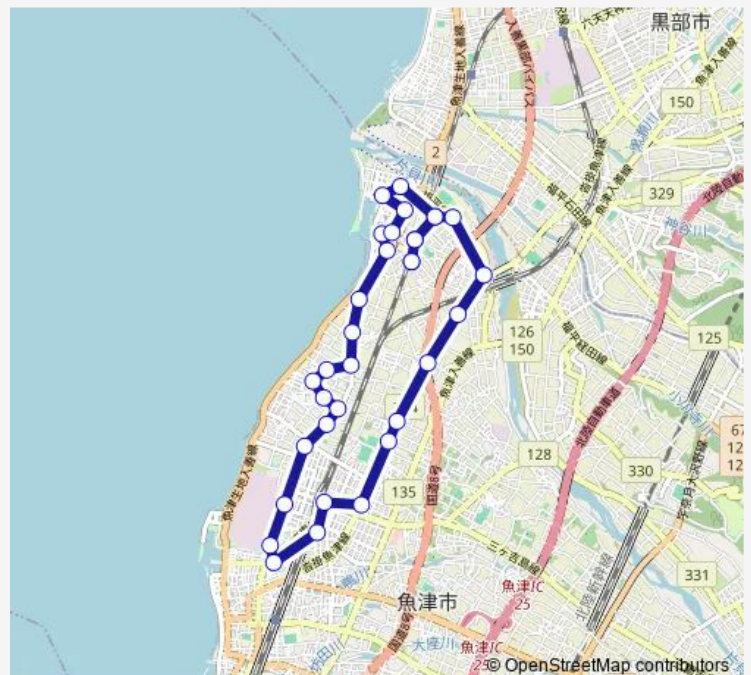

Thursday 17:30-18:18

Friday 17:30-18:18

Saturday 17:30-18:18

Sunday —

Route info

Direction: 経田公民館

Stops: 33

Trip Duration: 0 hour 45 min