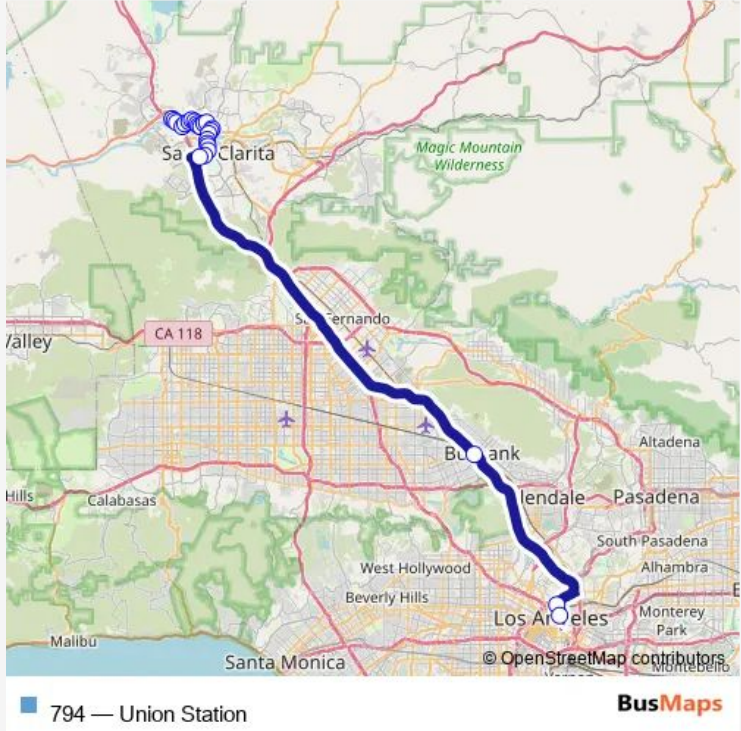

## Bus 794 Union Station

[Go to website](#)

**Direction**  
 Gateway Plz — Ave Stanford & Technology Dr  
 26 stops  
[Open route schedule](#)

- Gateway Plz
- Nth Alameda St & West College St
- Nth Front St & West Magnolia Blvd
- Valencia Boulevard & West Rd
- Valencia Blvd & Rockwell Canyon Rd
- Valencia Blvd & Goldcrest Dr
- Mcbean Pkwy & Valencia Blvd
- Mcbean Pky & Mall Entrance
- Mcbean Pky & Town Center Dr
- Mcbean Pky & Creekside Rd
- Mcbean Pky & Bridgeport Ln
- Mcbean Pky & Baywood Ln
- Newhall Ranch Rd & Baywood Ln
- Ave Tibbitts & Newhall Ranch Rd
- Ave Tibbitts & Ave Scott
- Ave Scott & Anza Dr
- Ave Scott & Ave Kearny
- Ave Scott & Ave Stanford
- Rye Canyon Rd & Ave Scott
- Rye Canyon Rd & Beale Ct
- Rye Canyon Rd & Ave Crocker

Route schedule  
 Gateway Plz — Ave Stanford & Technology Dr

Monday	06:50
Tuesday	06:50
Wednesday	06:50
Thursday	06:50
Friday	06:50
Saturday	—
Sunday	—

Route info  
 Direction: Gateway Plz  
 Stops: 26  
 Trip Duration: 1 hour 4 min

Ave Stanford & Rye Canyon Rd

Ave Stanford Business Plaza

Ave Stanford & Huntington Ln

Ave Stanford & Ave Hall

Ave Stanford & Technology Dr

**Direction**

Ave Stanford &amp; Technology Dr — Gateway Plz

25 stops

## Route info

Direction: Ave Stanford &amp; Technology Dr

Stops: 25

Trip Duration: 1 hour 7 min

794 Bus time schedules and route maps are available in an offline PDF at [busmaps.com](https://busmaps.com). Use the [busmaps.com](https://busmaps.com) website to see live bus times, train schedule or subway schedule, and step-by-step directions for all public transit in Valencia