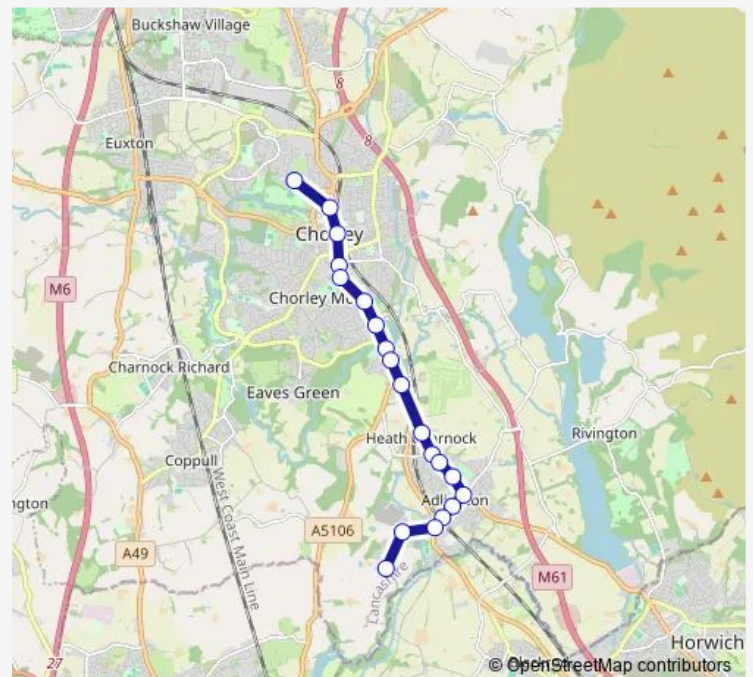

Railway Station

Bengal Street

Millfield Road

Route schedule

Old School Lane — St Michaels CEHS

Monday 08:12

Tuesday 08:12

Wednesday 08:12

Thursday 08:12

Friday 08:12

Saturday —

Sunday —

Route info

Direction: Old School Lane

Stops: 22

Trip Duration: 0 hour 33 min

794 — Lower Adlington - Chorley ST. Michaels CEHS

Direction

St Michaels CEHS — Old School Lane

20 stops

[Open route schedule](#)

St Michaels CEHS

Bengal Street

Rail Station

Old School Lane

Route schedule

St Michaels CEHS — Old School Lane

Monday	15:33
Tuesday	15:33
Wednesday	15:33
Thursday	15:33
Friday	14:45
Saturday	—
Sunday	—

Route info

Direction: St Michaels CEHS

Stops: 20

Trip Duration: 0 hour 23 min