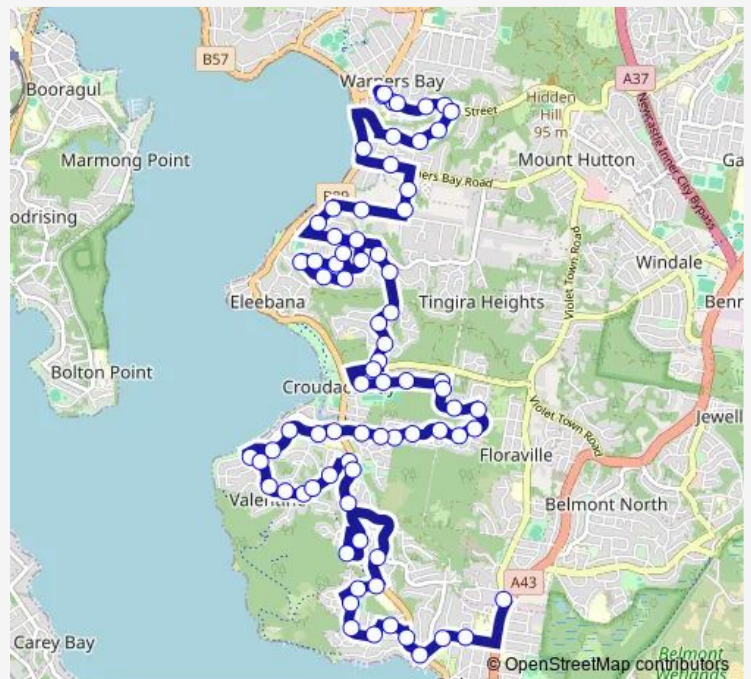

Mills St Before Gregory Pde

Mills St Opp Bucklee Cres

Warners Bay Public School, Mills St

The Esplanade Before Warners Bay Rd

Warners Bay Rd At Augusta St

Jonathan St Opp Janice St

Jonathan St Before Cherry Rd

130 Cherry Rd

Linden Av At Cherry Rd

Linden Av At Morris St

Glad Gunson Dr Opp Eleebana Public School

Glad Gunson Dr Opp Pindimar Cl

Rothbury St Before Tyrrells Cl

Route schedule

St Mary's Primary School, Bayview St — Belmont Bus Depot, Floraville Rd

Monday	14:55
Tuesday	14:55
Wednesday	14:55
Thursday	14:55
Friday	14:55
Saturday	—
Sunday	—

Route info

Direction: St Mary's Primary School, Bayview St

Stops: 75

Trip Duration: 0 hour 51 min

794 — St. Marys Primary, Warners Bay to Belmont High School **BusMaps**

## Route info

Direction: Belmont Bus Depot, Floraville Rd

Stops: 56

Trip Duration: 0 hour 35 min

Connaught Rd Opp Arundel Pl

Connaught Rd Before Parklea Av

Parklea Av Opp The Stuart Centre

Valentine Eleebana Football Club, Parklea Av