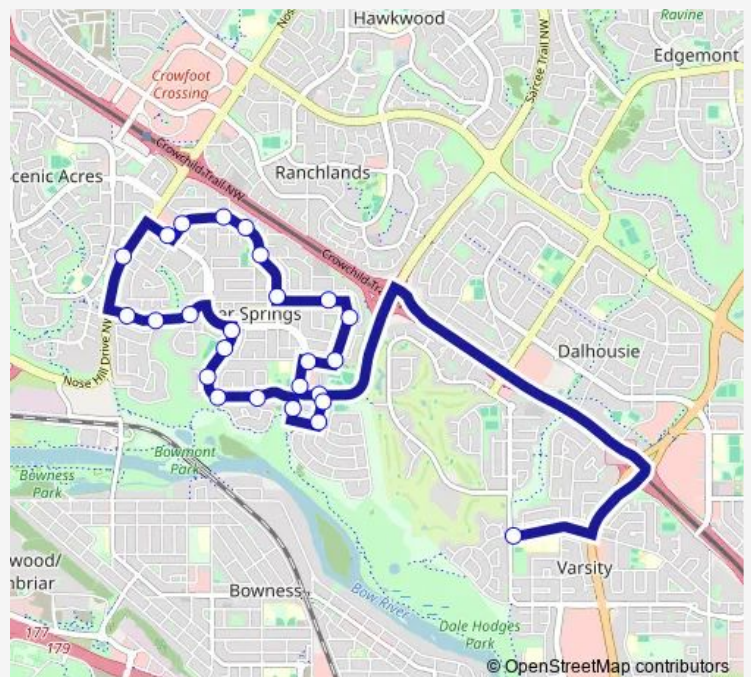

### Route schedule

EB Varsity DR @ 53 ST Nw — NB Silverdale DR @ Silver Springs GA Nw

Monday	14:50
Tuesday	14:50
Wednesday	14:50
Thursday	14:50
Friday	12:10
Saturday	—
Sunday	—

### Route info

Direction: EB Varsity DR @ 53 ST Nw

Stops: 25

Trip Duration: 0 hour 27 min

794 — F.E. Osborne/ Silver Springs

EB Silver Ridge DR @ Silver Crest DR Nw

SB Silver Springs BV @ Silver Ridge DR Nw

NB Silverdale DR @ 54 AV Nw

NB Silverdale DR @ Silver Springs GA Nw