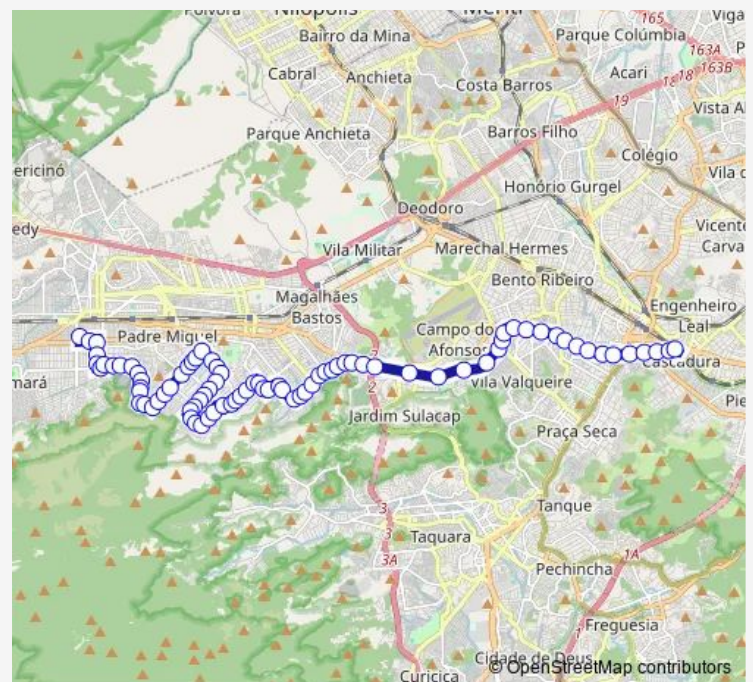

Macaparaná

Piritiba

Carauri

Murundu

Route schedule

Ponto Final: Bangu : Bangu Shopping (Rua dos Açudes)
— Terminal Deputado José de Souza Marques : Plat. A

Monday 00:00

Tuesday 00:00

Wednesday 00:00

Thursday 00:00

Friday 00:00

Saturday 00:00

Sunday 00:00

Route info

Direction: Ponto Final: Bangu : Bangu Shopping (Rua dos Açudes)

Stops: 83

Trip Duration: 1 hour 12 min

794 — Bangu - Cascadura

Vila Nova

Japeju

Tocariba

Limites

Luísa Barata

Claudino Barata