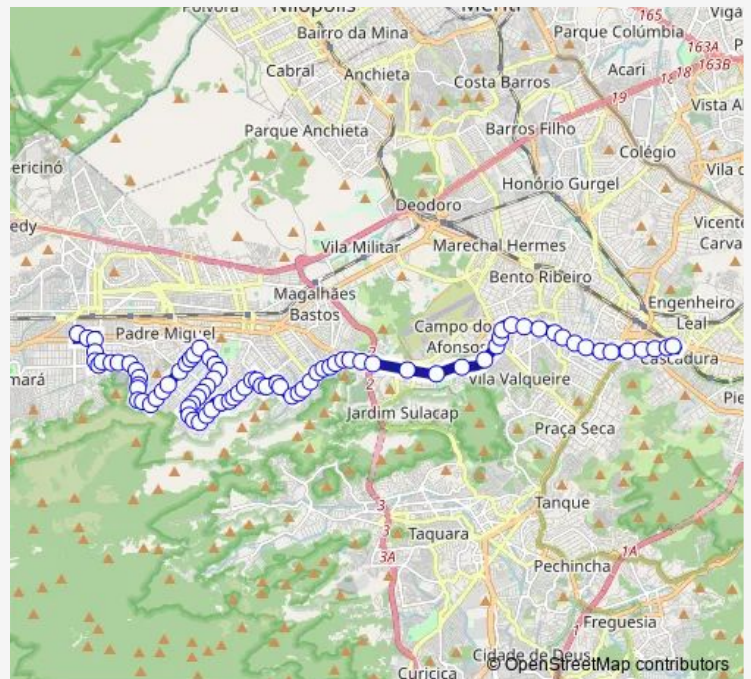

Macaparaná

Piritiba

Carauri

Murundu

Route schedule

Ponto Final: Bangu : Bangu Shopping (Rua dos Açudes)
— Terminal Deputado José de Souza Marques : Plat. A

Monday	00:00
Tuesday	00:00
Wednesday	00:00
Thursday	00:00
Friday	00:00
Saturday	00:00
Sunday	00:00

Route info

Direction: Ponto Final: Bangu : Bangu Shopping (Rua dos Açudes)

Stops: 83

Trip Duration: 1 hour 2 min

794 — Bangu - Cascadura

Vila Nova

Japeju

Tocariba

Limites

Luísa Barata

Claudino Barata

Governo

Cabo Sansão dos Santos

Vila Nova

Santo Elói

Bertolino