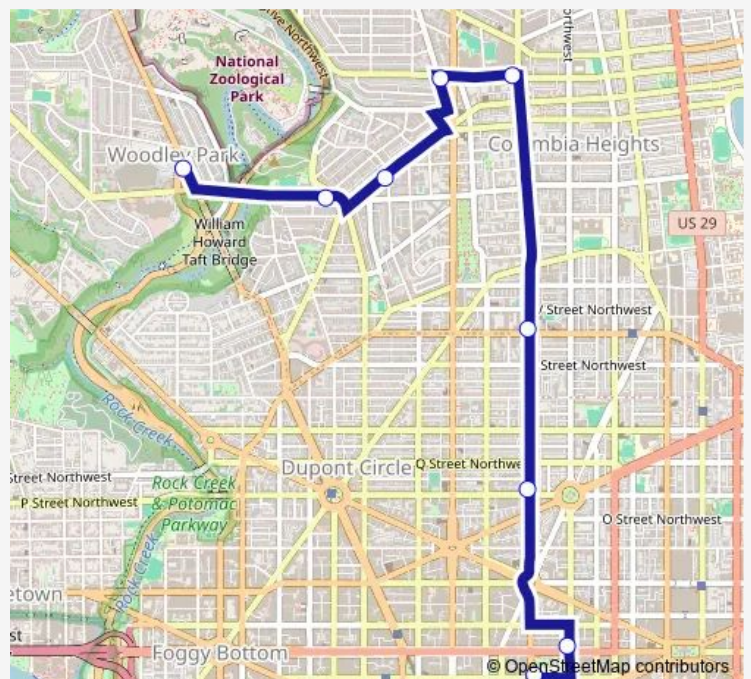

Calvert Street and Lanier PI Nw

Columbia Road and Ontario Road NW (Eb)

Mount Pleasant Street and Irving Street NW (Nb)

Irving Street and 14th Street NW (Wb)

14th Street and U Street Nw

14th Street and P Street NW (Sb)

13th Street and K Street NW (Sb)

I Street and 14th Street NW (Wb)

Route schedule

Connecticut Avenue and 24th Street NW (Sb) — I Street and 14th Street NW (Wb)

Monday	06:00-24:00
Tuesday	06:00-24:00
Wednesday	06:00-24:00
Thursday	06:00-24:00
Friday	06:00-02:50 ⁺¹
Saturday	03:00-02:50 ⁺¹
Sunday	03:00-24:00

Route info

Direction: Connecticut Avenue and 24th Street NW (Sb)

Stops: 9

Trip Duration: 0 hour 27 min

WP-AM — Woodley Park – Adams Morgan

Direction

I Street and 14th Street NW (Wb) — Connecticut Avenue and 24th Street NW (Sb)

9 stops

[Open route schedule](#)

I Street and 14th Street NW (Wb)

14th Street and K Street NW (Nb)

14th Street and Rhode Island Avenue NW (Nb)

14th Street and U Street NW (Nb)

Columbia Road and 14th Street NW (Wb)