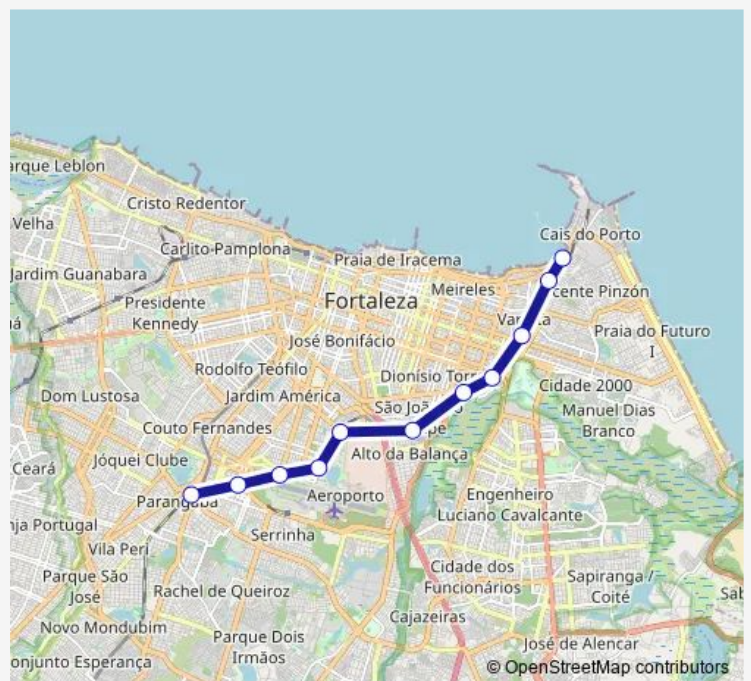

Metro VLT Parangaba Papicu

[Go to website](#)

Direction
late — Parangaba

11 stops

[Open route schedule](#)

- late
- Mucuripe
- Papicu
- Antônio Sales
- Pontes Vieira
- São João do Tauape
- Borges de Melo
- Vila União
- Expedicionários
- Montese
- Parangaba

Route schedule
late — Parangaba

Monday	05:30-22:35
Tuesday	05:30-22:35
Wednesday	05:30-22:35
Thursday	05:30-22:35
Friday	05:30-22:35
Saturday	05:30-22:35
Sunday	—

Route info

Direction: late

Stops: 11

Trip Duration: 0 hour 34 min

VLT Parangaba Papicu **BusMaps**

Direction

Parangaba — late

11 stops

[Open route schedule](#)

Parangaba

Montese

Expedicionários

Route schedule

Parangaba — late

Monday	05:30-22:35
Tuesday	05:30-22:35
Wednesday	05:30-22:35
Thursday	05:30-22:35
Friday	05:30-22:35
Saturday	05:30-22:35
Sunday	—

Route info

Direction: Parangaba

Stops: 11

Trip Duration: 0 hour 34 min