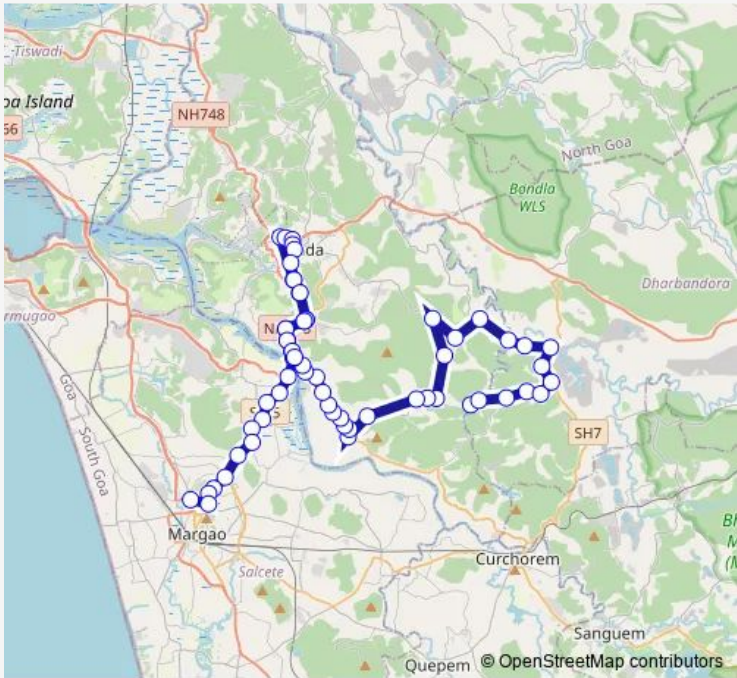

Bus MRG200 Kamorcond - Margao

[Go to website](#)

Direction
 Bibal, Camorconda — Margao KTC Bus Stand
 63 stops
[Open route schedule](#)

- Bibal, Camorconda
- Kamorcond
- Halulli
- Sadgal
- Vaagon
- Dabal panchayat
- Seza Goa
- Codli Tisk
- Maruti Temple
- Dabhal
- Sateri Mol
- Nirankal Bank
- Nirankal
- Konoshe
- Paz
- Sakharwal
- Torla
- Anandwadi
- Shiroda Shivnathi Temple
- Shiroda Market
- Shiroda KTC Bus Stand

Route schedule
 Bibal, Camorconda — Margao KTC Bus Stand

Monday	07:00-14:45
Tuesday	07:00-14:45
Wednesday	07:00-14:45
Thursday	07:00-14:45
Friday	07:00-14:45
Saturday	07:00-14:45
Sunday	07:00-14:45

Route info
 Direction: Bibal, Camorconda
 Stops: 63
 Trip Duration: 1 hour 50 min

■ MRG200 — Kamorcond - Margao **BusMaps**

RIT College Stop

Baikade

Ayuvedic College

Vazem

Tarvale

Old Borim Bridge

Maternity Hospital Stop

Top Cola

Kalmamal

Bori Sanquar

Saibaba Temple

Borim

Borim Bridge

Borim Bridge

Maternity Hospital Stop