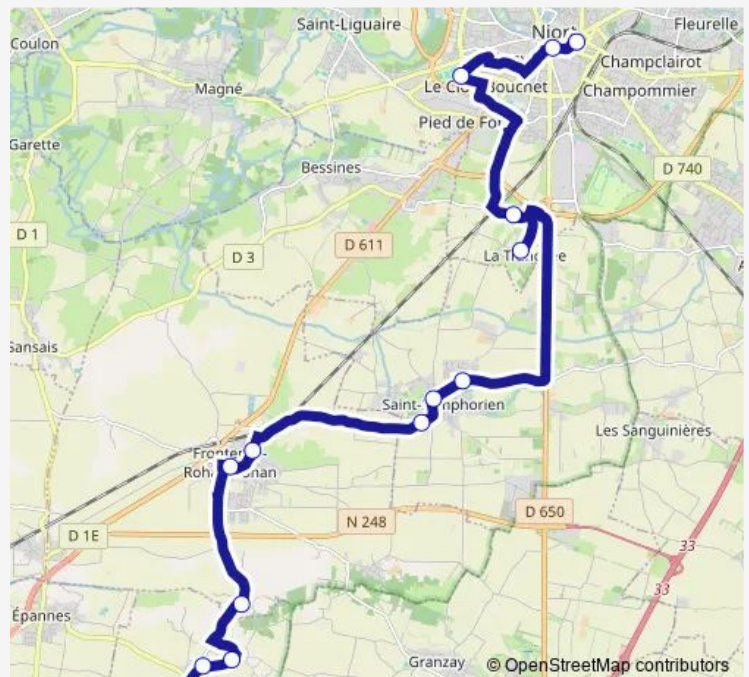

Bus L743 Lycees Niort - Vallans Place

[Go to website](#)

Direction

Breche — Vallans Place

14 stops

[Open route schedule](#)

- Breche
- Saint Jean
- Lycee Venise Verte
- LA Tranchee
- Fief Carillon
- Saint Symphorien Stade
- Parc Municipal
- Route DE Fontenay
- Migault
- Fontenay LES Halles
- Faugerit
- Les Touches
- Bief du Lac
- Vallans Place

Route schedule

Breche — Vallans Place

| | |
|-----------|-------|
| Monday | — |
| Tuesday | — |
| Wednesday | 12:20 |
| Thursday | — |
| Friday | — |
| Saturday | — |
| Sunday | — |

Route info

Direction: Breche

Stops: 14

Trip Duration: 1 hour 2 min

■ L743 — Lycees Niort - Vallans Place

L743 Bus time schedules and route maps are available in an offline PDF at busmaps.com. Use the busmaps.com website to see live bus times, train schedule or subway schedule, and step-by-step directions for all public transit in Niort