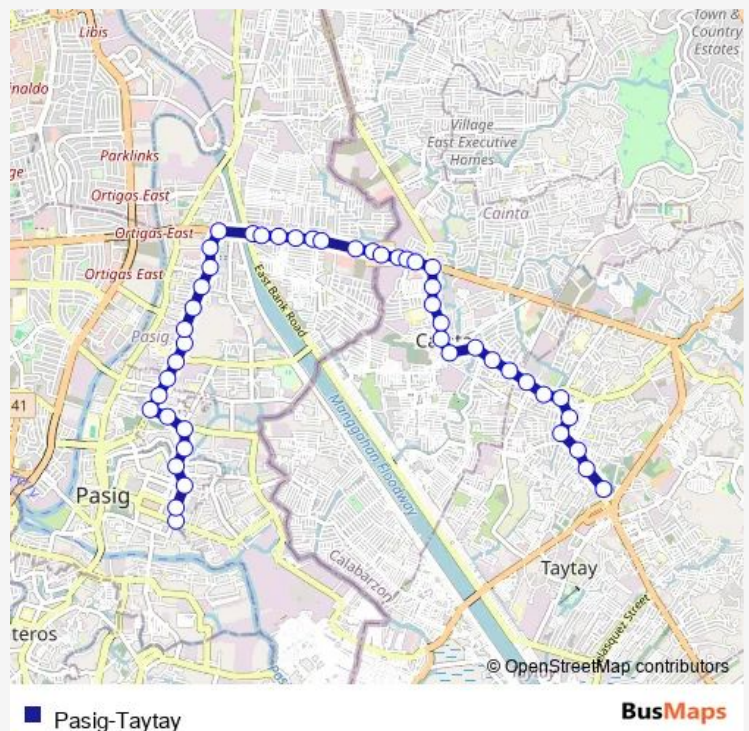

### Direction

Balderama / Caruncho Ave, Pasig City, Manila — Rizal Avenue, Taytay, Manila

47 stops

[Open route schedule](#)

Balderama / Caruncho Ave, Pasig City, Manila

Balderama, Pasig City, Manila

San Agustine Ave, Pasig City, Manila

C. Raymundo Ave, Pasig City, Manila

C. Raymundo Ave, Pasig City, Manila

F Andres / C. Raymundo Ave Intersection, Pasig City, Manila

Ortigas Ave / C. Raymundo Ave Intersection, Pasig City, Manila

### Route schedule

Balderama / Caruncho Ave, Pasig City, Manila — Rizal Avenue, Taytay, Manila

Monday 00:00

Tuesday 00:00

Wednesday 00:00

Thursday 00:00

Friday 00:00

Saturday 00:00

### Route info

Direction: Balderama / Caruncho Ave, Pasig City, Manila

Stops: 47

Trip Duration: 0 hour 54 min

Ortigas Ave / E Bank Rd Intersection, Pagis City, Manila

Ortigas Ave, Pagis City, Manila

Ortigas Ave, Pagis City, Manila