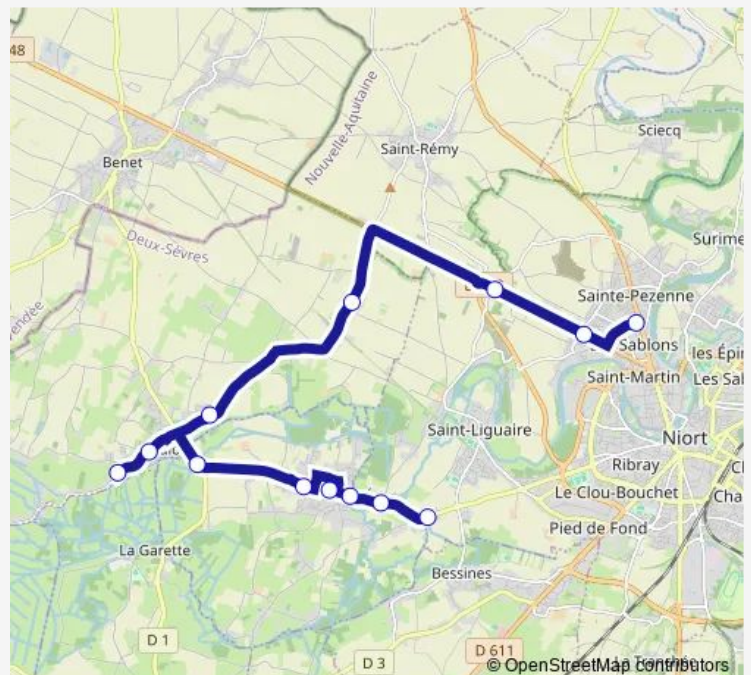

Direction

Sevreau — College Rabelais

13 stops

[Open route schedule](#)

Sevreau

Magne Piscine

Magne Stade

Magne Ecole

College Rabelais

Route schedule

Sevreau — College Rabelais

Monday 07:33

Tuesday 07:33

Wednesday 07:33

Thursday 07:33

Friday 07:33

Saturday —

Sunday —

Route info

Direction: Sevreau

Stops: 13

Trip Duration: 0 hour 32 min

1112 Bus time schedules and route maps are available in an offline PDF at busmaps.com. Use the busmaps.com website to see live bus times, train schedule or subway schedule, and step-by-step directions for all public transit in Niort

The schedule is provided in the local timezone. Times with "(+1)" indicate departures on the next day.

PDF file created on 2024-12-21

2024 BusMaps.com - All Rights Reserved