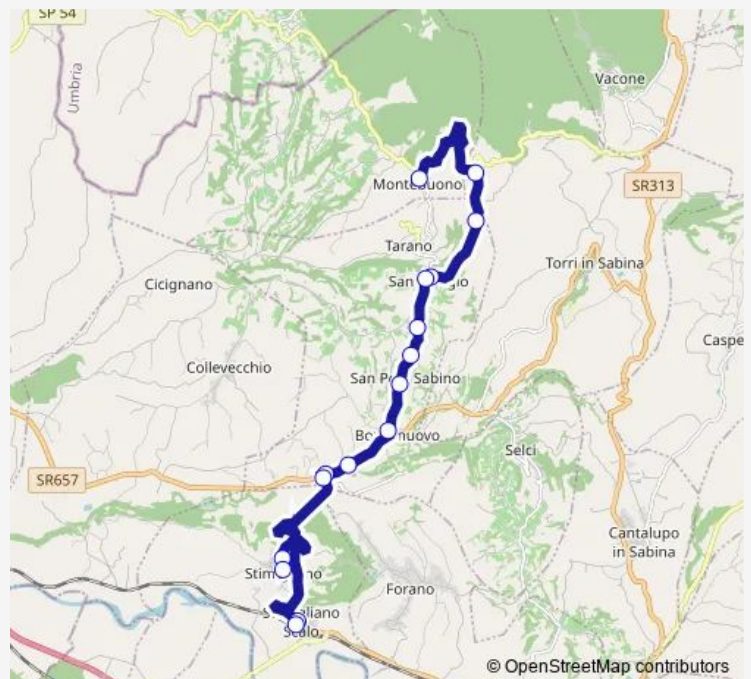

Tarano | Borgonuovo # f2392

Tarano | Via Torri Via Stocchetti # f2401

Tarano | Via Torri Via Sabina # f2402

Tarano | Via Sabina Via Torri # f2465

Stimigliano | Via Cavour # f2405

Stimigliano | Piazza Vittorio Emanuele # f2404

Stimigliano | Stazione FS # f2428

Stimigliano | Stazione FS # f2418

**Route schedule**

Montebuono | Via Roma # f2329 — Stimigliano | Stazione FS # f2418

Monday	—
Tuesday	16:25-20:25
Wednesday	—
Thursday	—
Friday	—
Saturday	—
Sunday	—

**Route info**

Direction: Montebuono | Via Roma # f2329

Stops: 16

Trip Duration: 0 hour 30 min

Montebuono - Stimigliano Scalo # Pm605a

Bus time schedules and route maps are available in an offline PDF at [busmaps.com](https://busmaps.com). Use the [busmaps.com](https://busmaps.com) website to see live bus times, train schedule or subway schedule, and step-by-step directions for all public transit in Stimigliano