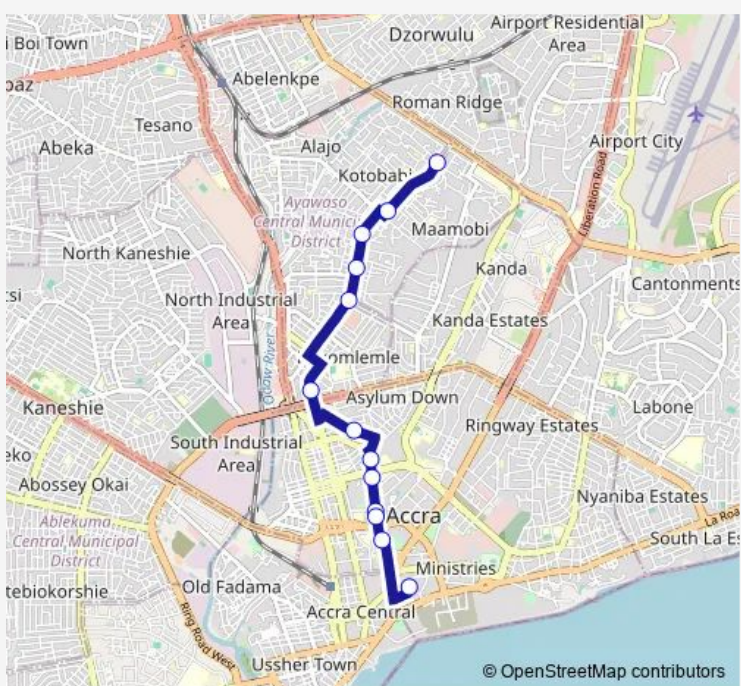

# Bus 376b Pig Farm Station to Accra New Tema Station

[Go to website](#)

**Direction**  
Terminal Pig Farm Station — Terminal Accra New Tema Station

13 stops

[Open route schedule](#)

- Terminal Pig Farm Station
- Police Station 400
- Five Five
- Total 186
- New Town Mallam Atta Station
- Circle Overhead 996
- Road Side 376
- Delta Capital
- Cathederal
- Tigo 331
- Road side - Traffic light
- Polytechnic
- Terminal Accra New Tema Station

Route schedule

Terminal Pig Farm Station — Terminal Accra New Tema Station

Monday	14:03
Tuesday	14:03
Wednesday	14:03
Thursday	14:03
Friday	14:03
Saturday	14:03
Sunday	14:03

**Route info**

Direction: Terminal Pig Farm Station

Stops: 13

Trip Duration: 0 hour 53 min

■ 376b — Pig Farm Station to Accra New Tema Station **BusMaps**

376b Bus time schedules and route maps are available in an offline PDF at [busmaps.com](https://busmaps.com). Use the [busmaps.com](https://busmaps.com) website to see live bus times, train schedule or subway schedule, and step-by-step directions for all public transit in Accra