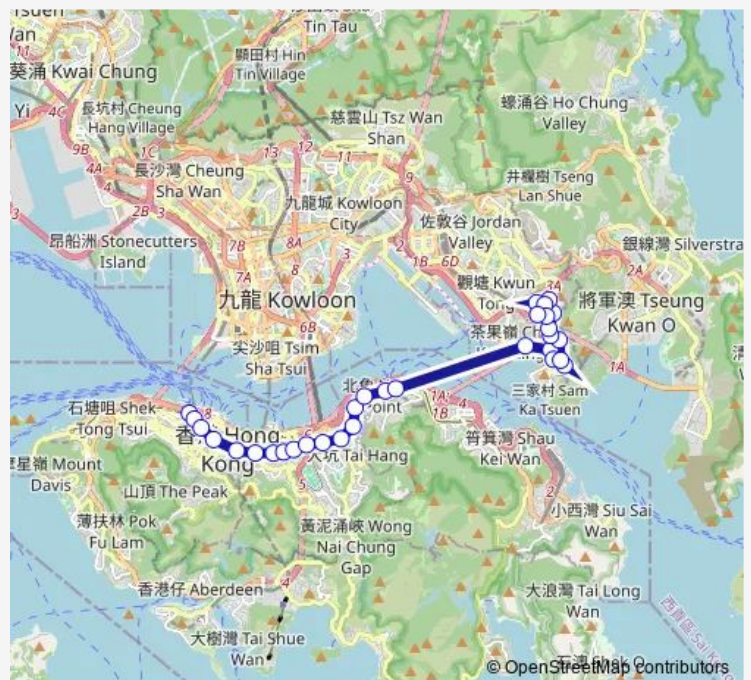

**Route schedule**

[Ctb] Rumsey Street, Connaught Road Central[[Kmb+Ctb] Rumsey Street/<Br>Rumsey Street, Connaught Road Central[[Kmb] Rumsey Street — [Kmb] Ping Tin

Monday	17:10-17:40
Tuesday	17:10-17:40
Wednesday	17:10-17:40
Thursday	17:10-17:40
Friday	17:10-17:40
Saturday	—
Sunday	—

**Route info**

Direction: [Ctb] Rumsey Street, Connaught Road Central[[Kmb+Ctb] Rumsey Street/<Br>Rumsey Street, Connaught Road Central[[Kmb] Rumsey Street

Stops: 31

Trip Duration: 1 hour 5 min

[Ctb] Paterson Street, YEE WO Street[[Kmb+Ctb] Paterson Street/<Br>Paterson Street, YEE WO Street[[Kmb] Paterson Street