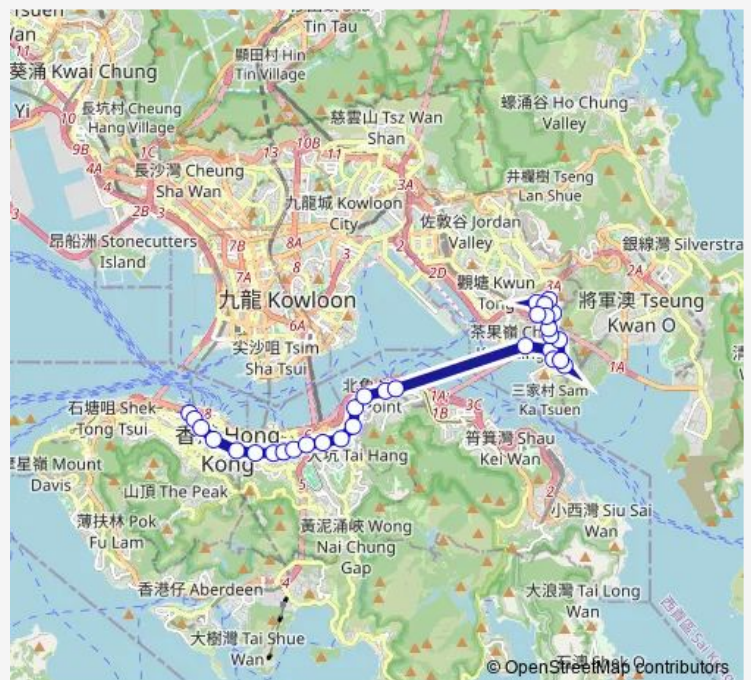

**Route schedule**

[Ctb] Rumsey Street, Connaught Road Central[[Kmb+Ctb] Rumsey Street/<Br>Rumsey Street, Connaught Road Central[[Kmb] Rumsey Street — [Kmb] Ping Tin

Monday	17:16-17:40
Tuesday	17:16-17:40
Wednesday	17:16-17:40
Thursday	17:16-17:40
Friday	17:16-17:40
Saturday	—
Sunday	—

**Route info**

Direction: [Ctb] Rumsey Street, Connaught Road Central[[Kmb+Ctb] Rumsey Street/<Br>Rumsey Street, Connaught Road Central[[Kmb] Rumsey Street

Stops: 31

Trip Duration: 1 hour 0 min

[Ctb] Causeway BAY - Paterson Street, YEE WO Street[[Kmb+Ctb] Paterson Street/<Br>Causeway BAY - Paterson Street, YEE WO Street[[Kmb] Paterson Street