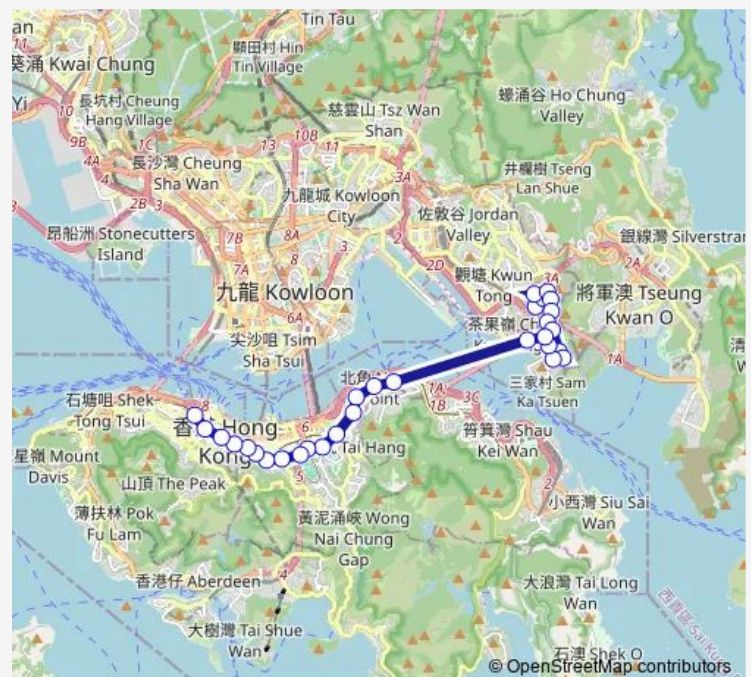

[Ctb] Island Place, King'S Road|[Kmb+Ctb] Island Place/
Island Place, King'S Road|[Kmb] Island Place

[Ctb] Mary Court, King'S Road|[Kmb+Ctb] Mary Court/
Mary Court, King'S Road|[Kmb] Mary Court

Route schedule

[Kmb] Ping Tin — [Kmb+Ctb] Central Market/
Central Market, DES Voeux Road Central|[Kmb] Central Market

Monday 07:39-07:51

Tuesday 07:39-07:51

Wednesday 07:39-07:51

Thursday 07:39-07:51

Friday 07:39-07:51

Saturday —

Sunday —

Route info

Direction: [Kmb] Ping Tin

Stops: 30

Trip Duration: 0 hour 57 min

603a — Ping TIN - Central Market

[Ctb] Fortress Hill Station, King'S Road[[Kmb+Ctb]
Fortress Hill Station/
Fortress Hill Station, King'S
Road[[Kmb] Fortress Hill Station