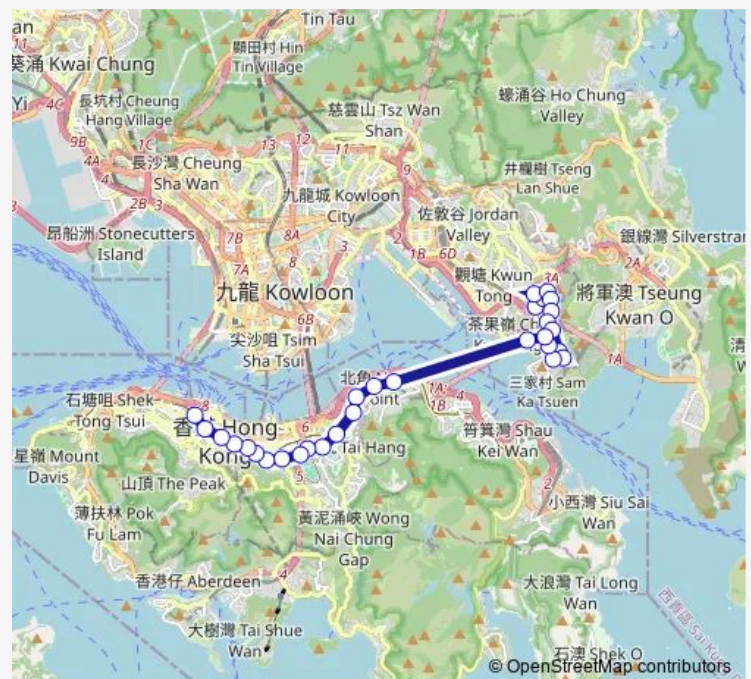

### Route info

Direction: [Kmb] Ping Tin

Stops: 30

Trip Duration: 1 hour 0 min

603A — Ping TIN - Central Market

[Ctb] Fortress Hill Station, King'S Road[[Kmb+Ctb] Fortress Hill Station/<Br>Fortress Hill Station, King'S Road[[Kmb] Fortress Hill Station