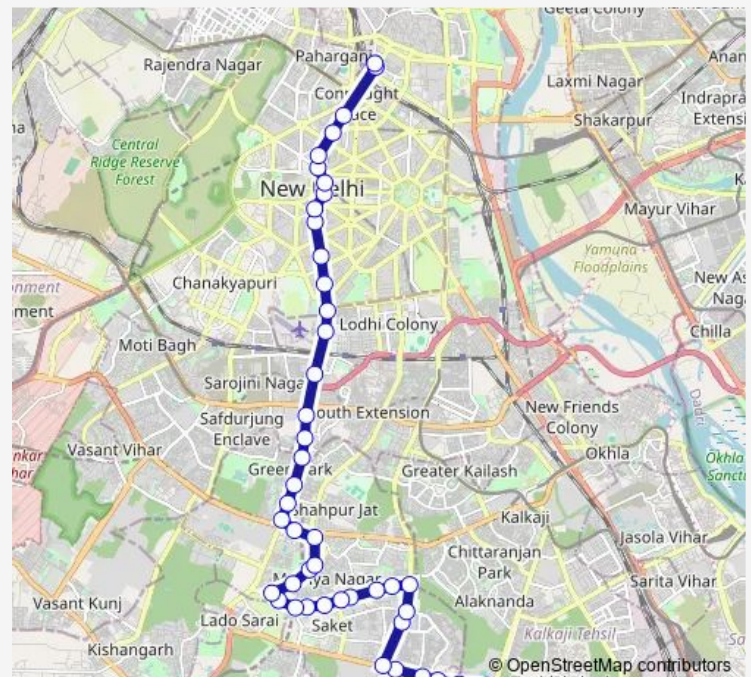

Aurobindo College

Malviya Nagar

Begumpur (Malviya Nagar)

Route schedule

Hamdard Nagar / Sangam Vihar — Minto Road Terminal

Monday 05:25-20:55

Tuesday 05:25-20:55

Wednesday 05:25-20:55

Thursday 05:25-20:55

Friday 05:25-20:55

Saturday 05:25-20:55

Sunday 05:25-20:55

Route info

Direction: Hamdard Nagar / Sangam Vihar

Stops: 44

Trip Duration: 1 hour 25 min