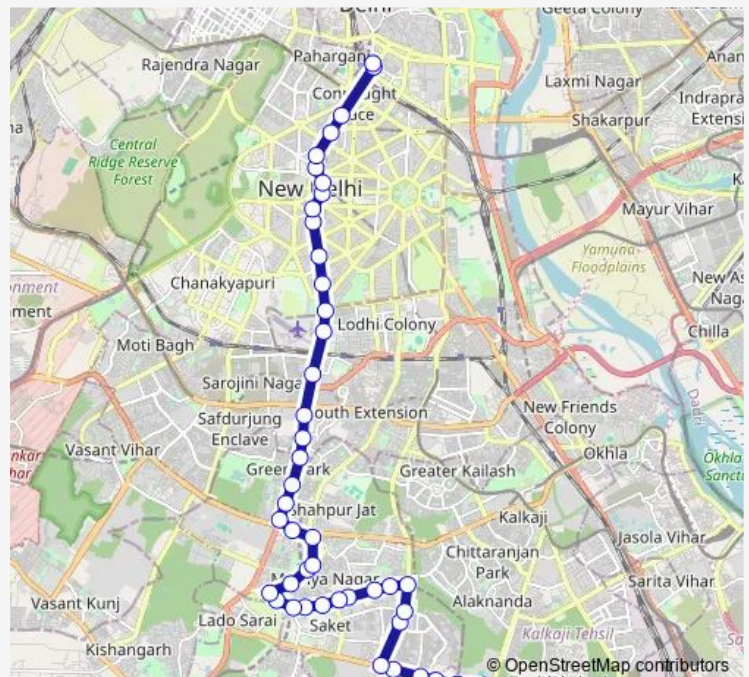

Aurobindo College

Malviya Nagar

Begumpur (Malviya Nagar)

Route schedule

Hamdard Nagar / Sangam Vihar — Minto Road Terminal

Monday 05:25-20:55

Tuesday 05:25-20:55

Wednesday 05:25-20:55

Thursday 05:25-20:55

Friday 05:25-20:55

Saturday 05:25-20:55

Sunday 05:25-20:55

Route info

Direction: Hamdard Nagar / Sangam Vihar

Stops: 44

Trip Duration: 1 hour 25 min