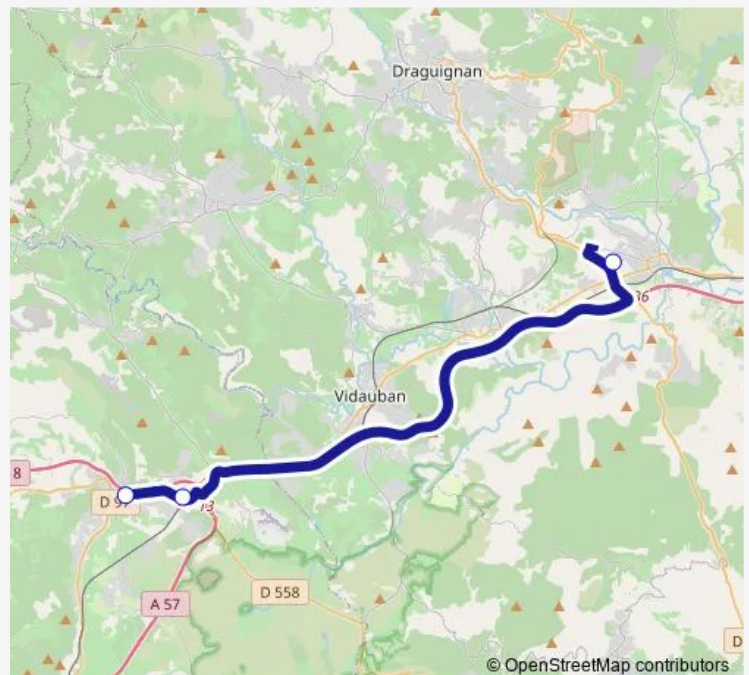

Direction

Place Clemenceau — Lycee Camus-Gallieni

9 stops

[Open route schedule](#)

Place Clemenceau

Peyrouas

Halte Routiere Gavoty

Rond-Point de l Europe

Cave Cooperative

Place Clemenceau

Saint Georges

4 Chemins

Lycee Camus-Gallieni

Route schedule

Place Clemenceau — Lycee Camus-Gallieni

Monday	06:05
Tuesday	06:05
Wednesday	06:05
Thursday	06:05
Friday	06:05
Saturday	—
Sunday	—

Route info

Direction: Place Clemenceau

Stops: 9

Trip Duration: 1 hour 35 min

Direction

Lycee Val d Argens — Rond-Point de l Europe

3 stops

[Open route schedule](#)

Thursday 16:10-17:10

Friday 16:10-17:10

Saturday —

Sunday —

Route info

Direction: Lycee Val d Argens

Stops: 3

Trip Duration: 0 hour 30 min