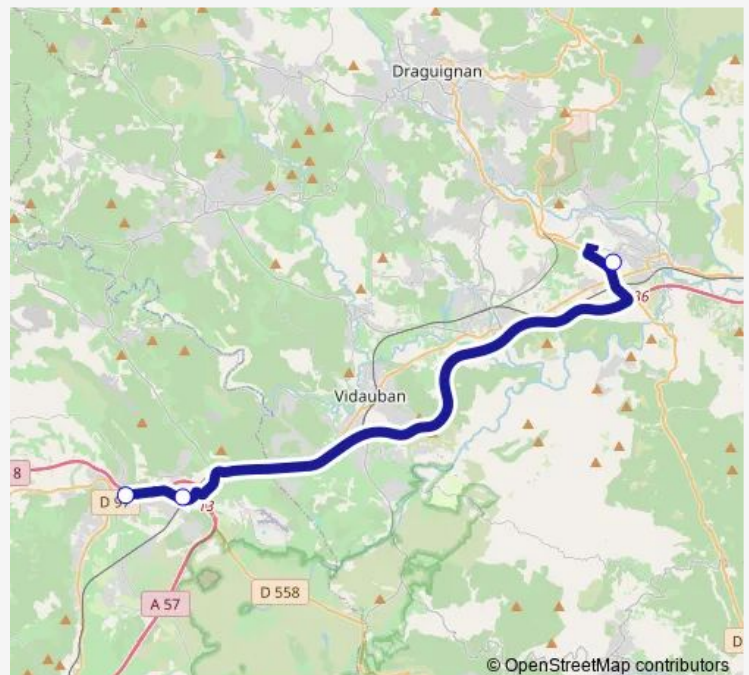

Direction

Place Clemenceau — Lycee Camus-Gallieni

9 stops

[Open route schedule](#)

Place Clemenceau

Peyrouas

Halte Routiere Gavoty

Rond-Point de l Europe

Cave Cooperative

Place Clemenceau

Saint Georges

4 Chemins

Lycee Camus-Gallieni

Route schedule

Place Clemenceau — Lycee Camus-Gallieni

Monday	06:05
Tuesday	06:05
Wednesday	06:05
Thursday	06:05
Friday	06:05
Saturday	—
Sunday	—

Route info

Direction: Place Clemenceau

Stops: 9

Trip Duration: 1 hour 35 min

Direction

Lycee Val d Argens — Rond-Point de l Europe

3 stops

[Open route schedule](#)

Route info

Direction: Rond-Point de l'Europe

Stops: 3

Trip Duration: 0 hour 30 min

Direction

Place Clemenceau — Gastinel

4 stops

[Open route schedule](#)