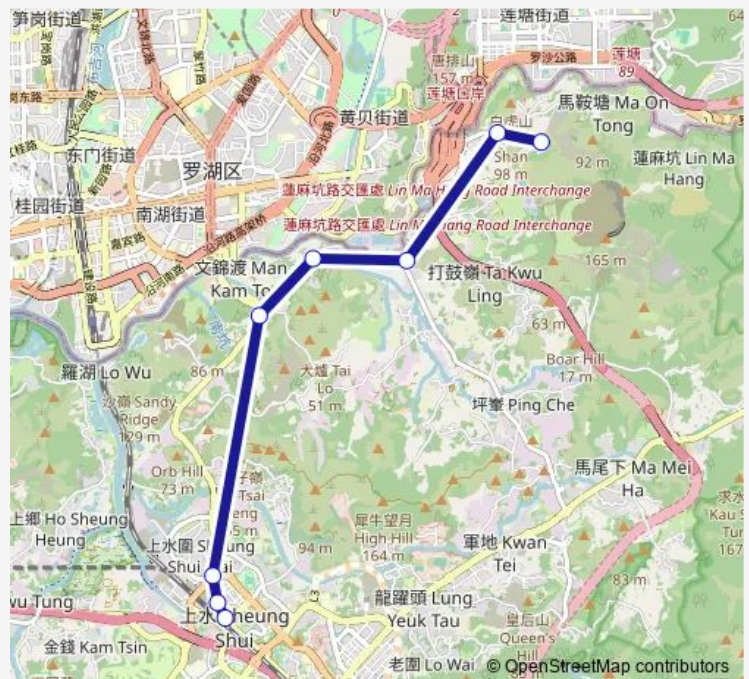

LIN MA HANG ROAD, NEAR HEUNG YUEN WAI

LIN MA HANG ROAD, NEAR TSUNG YUEN HA

LIN MA HANG ROAD, NEAR TA KWU LING POLICE STATION

LIN MA HANG ROAD, NEAR NGA YIU VILLAGE CHILDREN'S PLAYGROUND

MAN KAM TO ROAD, NEAR SAN UK LING

PO SHEK WU ROAD, NEAR PO SHEUNG TSUEN

SAN FUNG AVENUE, NEAR SHEK WU HUI POST OFFICE

SHEUNG SHUI STATION PUBLIC LIGHT BUS TERMINUS

Route schedule

LIN MA HANG ROAD, NEAR HEUNG YUEN WAI — SHEUNG SHUI STATION PUBLIC LIGHT BUS TERMINUS

Monday	06:15
Tuesday	06:15
Wednesday	06:15
Thursday	06:15
Friday	06:15
Saturday	06:15
Sunday	06:15

Route info

Direction: LIN MA HANG ROAD, NEAR HEUNG YUEN WAI

Stops: 8

Trip Duration: 0 hour 22 min

Direction

Monday 16:50

Tuesday 16:50

Wednesday 16:50

Thursday 16:50

Friday 16:50

Saturday 16:50

Sunday —

Route info