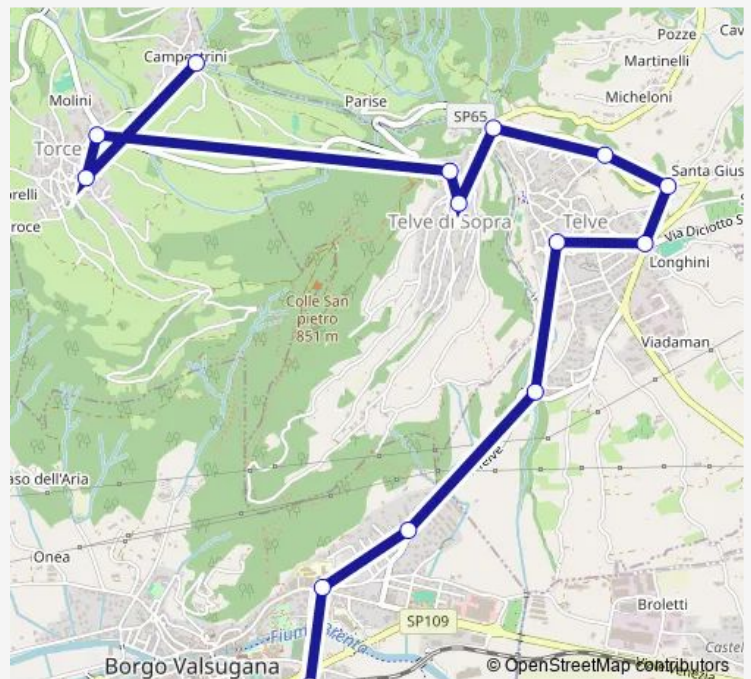

Friday 06:50-19:05

Saturday 06:50-14:28

Sunday —

Route info

Direction: Borgo Valsugana-C.Intermodale

Stops: 20

Trip Duration: 0 hour 32 min

■ B407 — Borgo Valsugana - Telve - Torcegno

Direction

Campestrini — Borgo Valsugana-C.Intermodale

14 stops

[Open route schedule](#)

Campestrini

Torcegno

Torcegno. Segheria

Telve di Sopra Via S.Pio X

Telve di Sopra

Ponte S.Giovanni

Telve-Salti

Telve-Via S.Giustina

Telve-Panorama

Telve

Telve Sp 110 Bv Via Borgo

Borgo Vals. Case Itea

Friday 06:00-17:52

Saturday 06:15-17:52

Sunday —

Route info

Direction: Campestrini

Stops: 14

Trip Duration: 0 hour 25 min

Direction